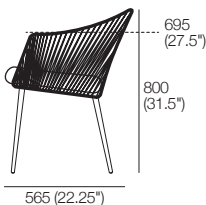

K I N G

DT2022057-V2

kingliving.com

Quay Outdoor Chairs | Stools

Quay Outdoor Chairs | Stools

Dining Chair (Upholstered)
Front View

Seat Height
520 (20.5")

Side View

Dining Chair (Woven)
Front View

Seat Height
520 (20.5")

Side View

Back Cushion (Optional)
for Dining Chair

Counter Stool (Upholstered)
Front View

Seat Height
680 (26.75")

Side View

Counter Stool (Woven)
Front View

Seat Height
680 (26.75")

Side View

Back Cushion (Optional)
for Counter Stool: