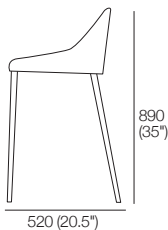

K I N G

DT2022057-V2

kingliving.com

Quay Outdoor Chairs | Stools

Quay Outdoor Chairs | Stools

Dining Chair (Upholstered)
Front View

Seat Height
520 (20.5")

Side View

Dining Chair (Woven)
Front View

Seat Height
520 (20.5")

Side View

Back Cushion (Optional)
for Dining Chair

Counter Stool (Upholstered)
Front View

Seat Height
680 (26.75")

Side View

Counter Stool (Woven)
Front View

Seat Height
680 (26.75")

Side View

Back Cushion (Optional)
for Counter Stool: