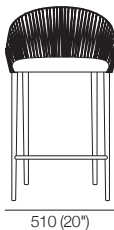

K I N G

DT2022057-V2

kingliving.com

Quay Outdoor Chairs | Stools

Quay Outdoor Chairs | Stools

Dining Chair (Upholstered)
Front View

Seat Height
520 (20.5")

Side View

Dining Chair (Woven)
Front View

Seat Height
520 (20.5")

Side View

Back Cushion (Optional)
for Dining Chair

Counter Stool (Upholstered)
Front View

Seat Height
680 (26.75")

Side View

Counter Stool (Woven)
Front View

Seat Height
680 (26.75")

Side View

Back Cushion (Optional)
for Counter Stool: