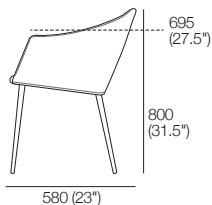

K I N G

DT2022057-V2

kingliving.com

Quay Outdoor Chairs | Stools

Quay Outdoor Chairs | Stools

Dining Chair (Upholstered)
Front View

Seat Height
520 (20.5")

Side View

Dining Chair (Woven)
Front View

Seat Height
520 (20.5")

Side View

Back Cushion (Optional)
for Dining Chair

Counter Stool (Upholstered)
Front View

Seat Height
680 (26.75")

Side View

Counter Stool (Woven)
Front View

Seat Height
680 (26.75")

Side View

Back Cushion (Optional)
for Counter Stool: