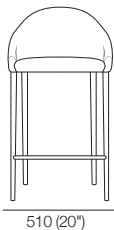

K I N G

DT2022057-V2

kingliving.com

Quay Outdoor Chairs | Stools

Quay Outdoor Chairs | Stools

Dining Chair (Upholstered)
Front View

Seat Height
520 (20.5")

Side View

Dining Chair (Woven)
Front View

Seat Height
520 (20.5")

Side View

Back Cushion (Optional)
for Dining Chair

Counter Stool (Upholstered)
Front View

Seat Height
680 (26.75")

Side View

Counter Stool (Woven)
Front View

Seat Height
680 (26.75")

Side View

Back Cushion (Optional)
for Counter Stool: