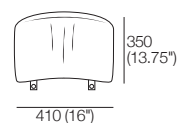

K I N G

DT2022057-V2

kingliving.com

Quay Outdoor Chairs | Stools

Quay Outdoor Chairs | Stools

Dining Chair (Upholstered)
Front View

Seat Height
520 (20.5")

Side View

Dining Chair (Woven)
Front View

Seat Height
520 (20.5")

Side View

Back Cushion (Optional)
for Dining Chair

Counter Stool (Upholstered)
Front View

Seat Height
680 (26.75")

Side View

Counter Stool (Woven)
Front View

Seat Height
680 (26.75")

Side View

Back Cushion (Optional)
for Counter Stool: