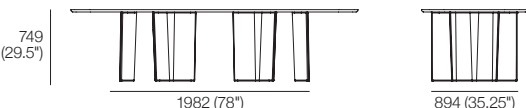

# Issho Dining Tables

**1900 RECT Table** Open Base  
Selected KING finishes\*

Underside – Base Configuration  
Open Base

Elevation

**2395 RECT Table** Open Base  
Selected KING finishes\*

Open Base

**2995 RECT Table** Open Base  
Selected KING finishes\*

Open Base

**2995 RECT Table** Double Plinth Base  
Selected KING finishes\*

Double Plinth Base

Effective November 2022. \*Selected KING finishes: **RECT Tables:** Tops: Selected timber finishes or ceramic. Bases: Selected timber finishes. As King Living has a policy of continuous improvement, changes to products and specifications may be made without prior notice. Images and drawings are representative of design only. Accessories not included.