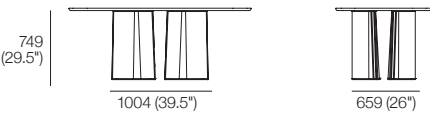

# Issho Dining Tables

**1900 RECT Table** Open Base  
Selected KING finishes\*

Underside – Base Configuration  
Open Base

Elevation

**2395 RECT Table** Open Base  
Selected KING finishes\*

Open Base

**2995 RECT Table** Open Base  
Selected KING finishes\*

Open Base

**2995 RECT Table** Double Plinth Base  
Selected KING finishes\*

Double Plinth Base

Effective November 2022. \*Selected KING finishes: **RECT Tables:** Tops: Selected timber finishes or ceramic. Bases: Selected timber finishes. As King Living has a policy of continuous improvement, changes to products and specifications may be made without prior notice. Images and drawings are representative of design only. Accessories not included.