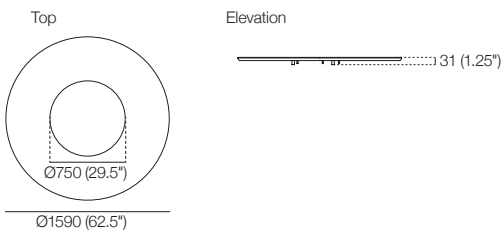

Lazy Susan Dining Table 1590 Plinth Base
Selected KING finishes*