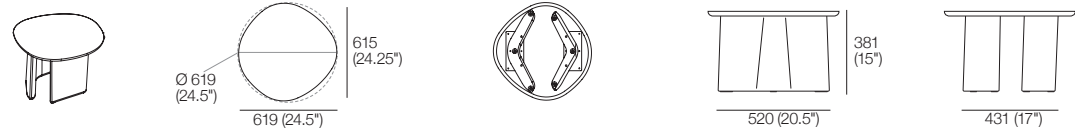

Issho Side Table | Coffee Table | Console

Side Table

Selected KING finishes*