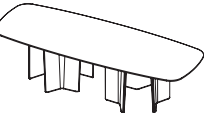

# Issho Dining Tables

**1900 RECT Table** Open Base  
Selected KING finishes\*

Underside – Base Configuration  
Open Base

Elevation

**2395 RECT Table** Open Base  
Selected KING finishes\*

Open Base

**2995 RECT Table** Open Base  
Selected KING finishes\*

Open Base

**2995 RECT Table** Double Plinth Base  
Selected KING finishes\*

Double Plinth Base

Effective November 2022. \*Selected KING finishes: **RECT Tables:** Tops: Selected timber finishes or ceramic. Bases: Selected timber finishes. As King Living has a policy of continuous improvement, changes to products and specifications may be made without prior notice. Images and drawings are representative of design only. Accessories not included.