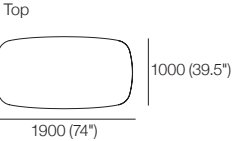

Issho Dining Tables