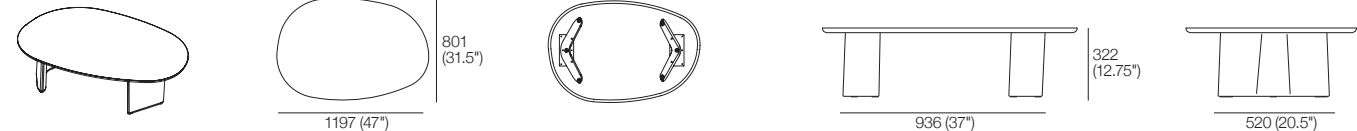

Coffee Table

Selected KING finishes*