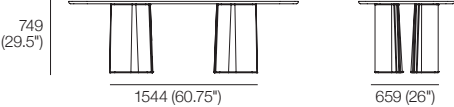

# Issho Dining Tables

**1900 RECT Table** Open Base  
Selected KING finishes\*

Underside – Base Configuration  
Open Base

Elevation

**2395 RECT Table** Open Base  
Selected KING finishes\*

Open Base

**2995 RECT Table** Open Base  
Selected KING finishes\*

Open Base

**2995 RECT Table** Double Plinth Base  
Selected KING finishes\*

Double Plinth Base

Effective November 2022. \*Selected KING finishes: **RECT Tables:** Tops: Selected timber finishes or ceramic. Bases: Selected timber finishes. As King Living has a policy of continuous improvement, changes to products and specifications may be made without prior notice. Images and drawings are representative of design only. Accessories not included.