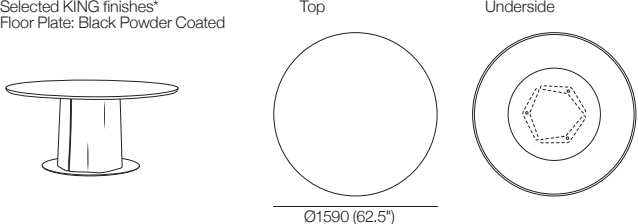

Dining Table Circle 1590 Plinth Base
Selected KING finishes*
Floor Plate: Black Powder Coated