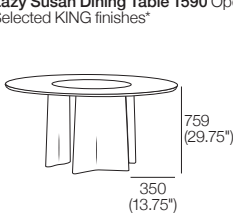

Lazy Susan Dining Table 1590 Open Base
Selected KING finishes*