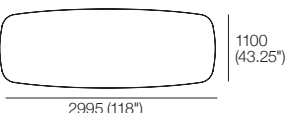

# Issho Dining Tables

**1900 RECT Table** Open Base  
Selected KING finishes\*

Underside – Base Configuration  
Open Base

Elevation

**2395 RECT Table** Open Base  
Selected KING finishes\*

Open Base

**2995 RECT Table** Open Base  
Selected KING finishes\*

Open Base

**2995 RECT Table** Double Plinth Base  
Selected KING finishes\*

Double Plinth Base

Effective November 2022. \*Selected KING finishes: **RECT Tables:** Tops: Selected timber finishes or ceramic. Bases: Selected timber finishes. As King Living has a policy of continuous improvement, changes to products and specifications may be made without prior notice. Images and drawings are representative of design only. Accessories not included.