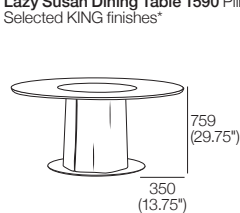

Lazy Susan Dining Table 1590 Plinth Base
Selected KING finishes*