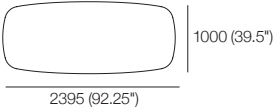

# Issho Dining Tables

**1900 RECT Table** Open Base  
Selected KING finishes\*

Underside – Base Configuration  
Open Base

Elevation

**2395 RECT Table** Open Base  
Selected KING finishes\*

Open Base

**2995 RECT Table** Open Base  
Selected KING finishes\*

Open Base

**2995 RECT Table** Double Plinth Base  
Selected KING finishes\*

Double Plinth Base

Effective November 2022. \*Selected KING finishes: **RECT Tables:** Tops: Selected timber finishes or ceramic. Bases: Selected timber finishes. As King Living has a policy of continuous improvement, changes to products and specifications may be made without prior notice. Images and drawings are representative of design only. Accessories not included.