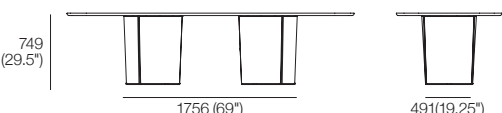

# Issho Dining Tables

**1900 RECT Table** Open Base  
Selected KING finishes\*

Underside – Base Configuration  
Open Base

Elevation

**2395 RECT Table** Open Base  
Selected KING finishes\*

Open Base

**2995 RECT Table** Open Base  
Selected KING finishes\*

Open Base

**2995 RECT Table** Double Plinth Base  
Selected KING finishes\*

Double Plinth Base

Effective November 2022. \*Selected KING finishes: **RECT Tables:** Tops: Selected timber finishes or ceramic. Bases: Selected timber finishes. As King Living has a policy of continuous improvement, changes to products and specifications may be made without prior notice. Images and drawings are representative of design only. Accessories not included.