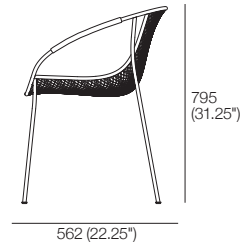

# Luna Outdoor

**Luna Outdoor Chair**  
Top

**Seat Pad (Optional)**  
With Magnet Inserts for  
secure positioning

Front

Side

**Luna Outdoor Dining Chair**  
Mesh Seat, KingRope Arm Covers

**Seat Pad (Optional)**  
With Magnet Inserts for  
secure positioning

Top

Front

Side

## Luna Outdoor Counter Stool

Top

538 (21.25")

Front

226  
(9")

Side

## Luna Outdoor Barstool

Top

538 (21.25")

Front

Side