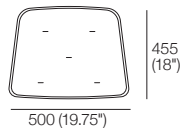

Top

Front

Side

## Luna Outdoor Counter Stool

Top

538 (21.25")

Front

226  
(9")

Side

## Luna Outdoor Barstool

Top

538 (21.25")

Front

Side