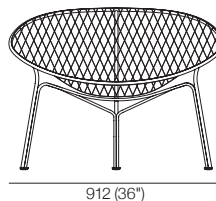

# Luna Outdoor

**Luna Outdoor Chair**  
Top

**Seat Pad (Optional)**  
With Magnet Inserts for  
secure positioning

Front

Side

**Luna Outdoor Dining Chair**  
Mesh Seat, KingRope Arm Covers

**Seat Pad (Optional)**  
With Magnet Inserts for  
secure positioning

Top

Front

Side

## Luna Outdoor Counter Stool

Top

538 (21.25")

Front

226  
(9")

Side

## Luna Outdoor Barstool

Top

538 (21.25")

Front

Side