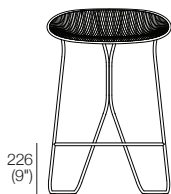

Top

Front

Side

## Luna Outdoor Counter Stool

Top

538 (21.25")

Front

226  
(9")

Side

## Luna Outdoor Barstool

Top

538 (21.25")

Front

Side