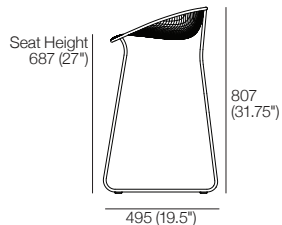

## Luna Outdoor Counter Stool

Top

538 (21.25")

Front

226  
(9")

Side

## Luna Outdoor Barstool

Top

538 (21.25")

Front

Side