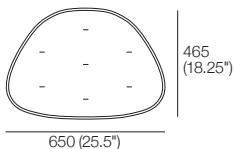

Seat Pad (Optional)
With Magnet Inserts for
secure positioning