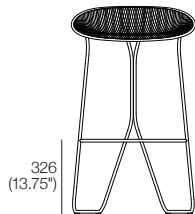

## Luna Outdoor Counter Stool

Top

538 (21.25")

Front

226  
(9")

Side

## Luna Outdoor Barstool

Top

538 (21.25")

Front

Side