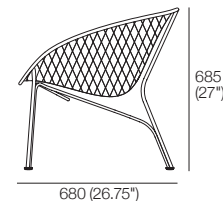

# Luna Outdoor

**Luna Outdoor Chair**  
Top

**Seat Pad (Optional)**  
With Magnet Inserts for  
secure positioning

Front

Side

**Luna Outdoor Dining Chair**  
Mesh Seat, KingRope Arm Covers

**Seat Pad (Optional)**  
With Magnet Inserts for  
secure positioning

Top

Front

Side

## Luna Outdoor Counter Stool

Top

538 (21.25")

Front

226  
(9")

Side

## Luna Outdoor Barstool

Top

538 (21.25")

Front

Side