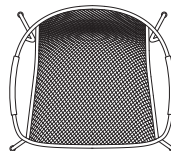

# Luna Outdoor

**Luna Outdoor Chair**  
Top

**Seat Pad (Optional)**  
With Magnet Inserts for  
secure positioning

Front

Side

**Luna Outdoor Dining Chair**  
Mesh Seat, KingRope Arm Covers

**Seat Pad (Optional)**  
With Magnet Inserts for  
secure positioning

Top

Front

Side