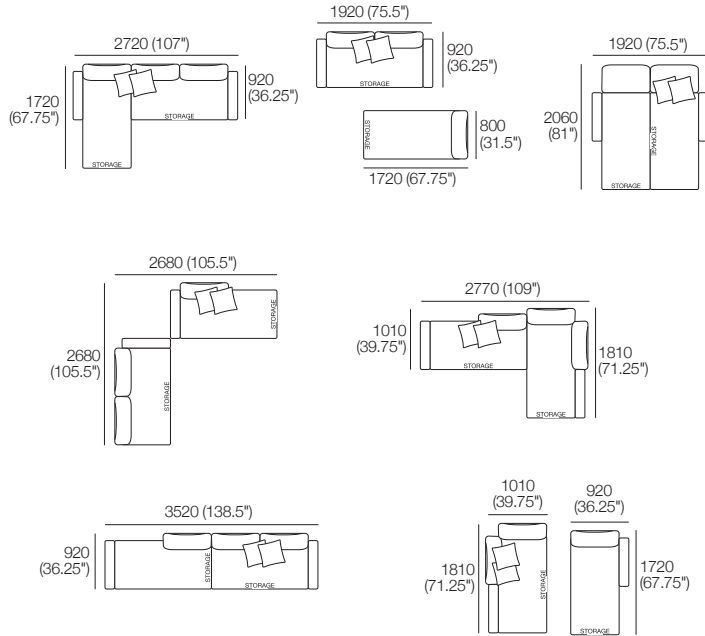

K I N G

DT2022110-ASIA-V4

kingliving.com

Delta Packages

2S DLX Plus | 2S Storage | Circle Sofa

Delta Packages

2S Deluxe Plus

Package: 2S Deluxe Plus Storage AE

Components: 1x Rectangle S800, 1x Rectangle S1600, 3x Back, 2x Box Arm.

Plus 4x Bed Bracket, 1x Magic Joiner Pair M95, 2x Panama Cushion SQUARE.

Configurations:

Package: 2S Deluxe Plus Storage SMART AE

Components: 1x Rectangle S800, 1x Rectangle S1600, 3x Back, 2x Box Arm SMART.

Plus 4x Bed Bracket, 1x Magic Joiner Pair M95, 2x Panama Cushion SQUARE.

Configurations:

Delta Packages

2S Storage | Circle Sofa

Package: 2S Storage AE

Components: 1x Rectangle S800, 1x Rectangle S1600, 3x Back.
Configurations:

Effective November 2022. Magic Joiner M105. Bed Brackets sold separately. Seat Position: STD 920 (36.25"); Deep 1010 (39.75"). King Living has a policy of continuous improvement, changes to products and specifications may be made without prior notice. Images and drawings are representative of design only. Accessories not included.