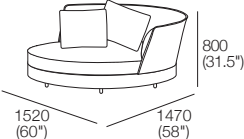

Components: 1x Circle Base 1380, 1x Circle Back B1380,
2x Panama Cushion Square.