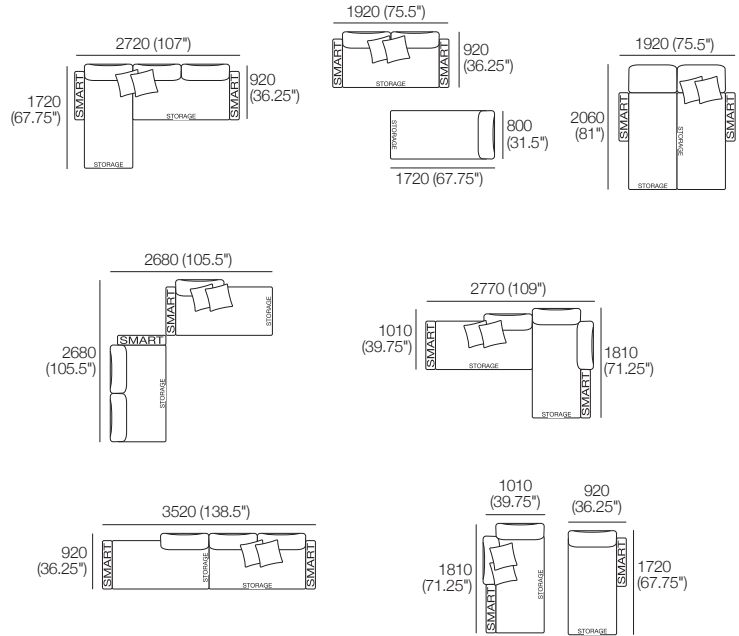

Components: 1x Rectangle S800, 1x Rectangle S1600, 3x Back, 2x Box Arm.

Plus 4x Bed Bracket, 1x Magic Joiner Pair M95, 2x Panama Cushion SQUARE.

Configurations:

Package: 2S Deluxe Plus Storage SMART AE

Components: 1x Rectangle S800, 1x Rectangle S1600, 3x Back, 2x Box Arm SMART.

Plus 4x Bed Bracket, 1x Magic Joiner Pair M95, 2x Panama Cushion SQUARE.

Configurations:

Delta Packages

2S Storage | Circle Sofa

Package: 2S Storage AE

Components: 1x Rectangle S800, 1x Rectangle S1600, 3x Back.
Configurations:

Package: Circle Sofa 1380 (Swivel: without Storage)

Components: 1x Circle Base 1380, 1x Circle Back B1380,
2x Panama Cushion Square.

Package: Storage Circle Sofa 1380 (Storage: without Swivel)

Components: 1x Circle Base S 1380, 1x Circle Back B1380,
2x Panama Cushion Square.

Effective November 2022. Magic Joiner M105. Bed Brackets sold separately. Seat Position: STD 920 (36.25"); Deep 1010 (39.75"). King Living has a policy of continuous improvement, changes to products and specifications may be made without prior notice. Images and drawings are representative of design only. Accessories not included.