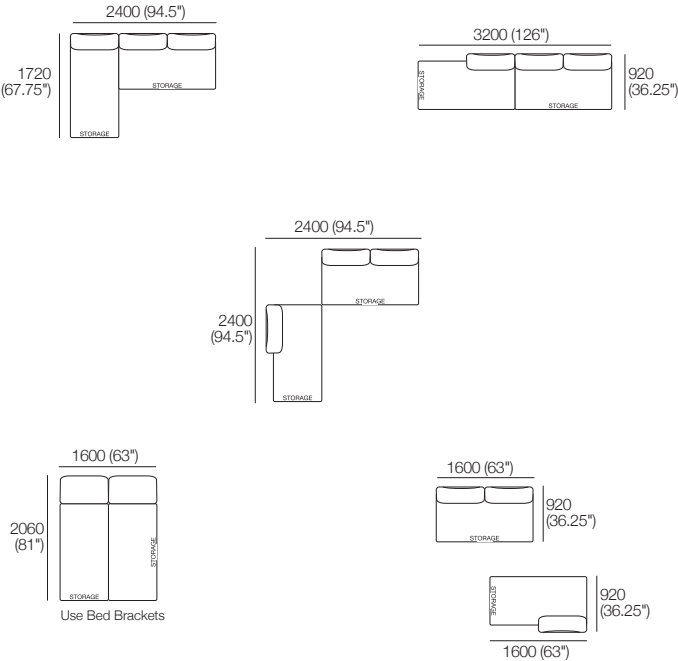

Delta Packages

2S Storage | Circle Sofa

Package: 2S Storage AE

Components: 1x Rectangle S800, 1x Rectangle S1600, 3x Back.
Configurations: