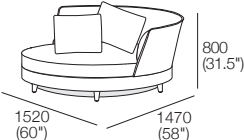

Components: 1x Circle Base S 1380, 1x Circle Back B1380,
2x Panama Cushion Square.