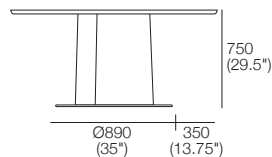

Elevations

Dining Table Plinth Base

Available in selected
King Living Colours/Finishes*

Top

Ø1590 (62.5")

Underside

Elevations

Issho Table Range