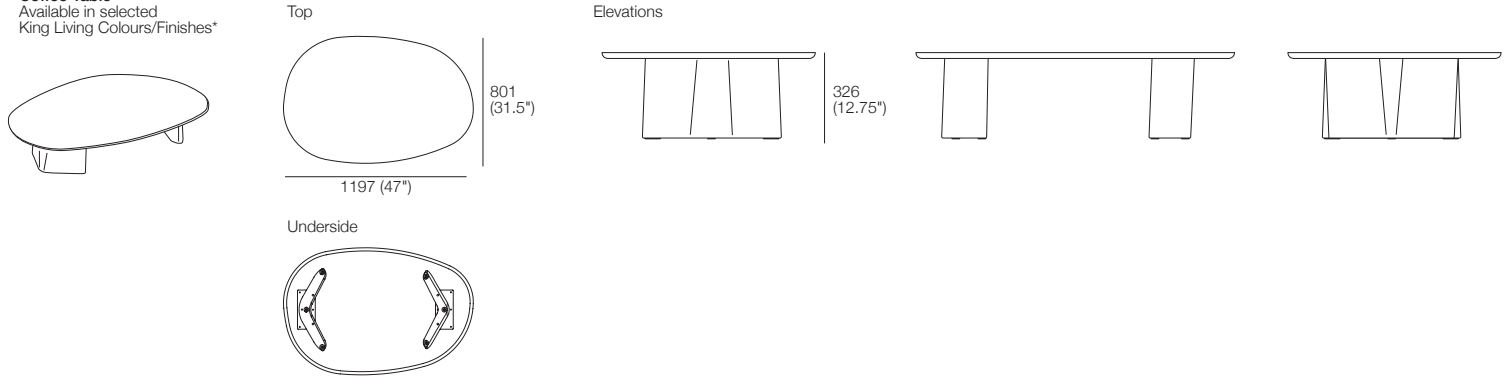

Coffee Table

Available in selected King Living Colours/Finishes*