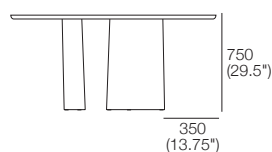

Issho Table Range

KING[®]
L I V I N G

Issho Table Range

Dining Table Open Base

Available in selected
King Living Colours/Finishes*

Top

Ø1590 (62.5")

Underside

Elevations

Dining Table Plinth Base

Available in selected
King Living Colours/Finishes*

Top

Ø1590 (62.5")

Underside

Elevations

Issho Table Range