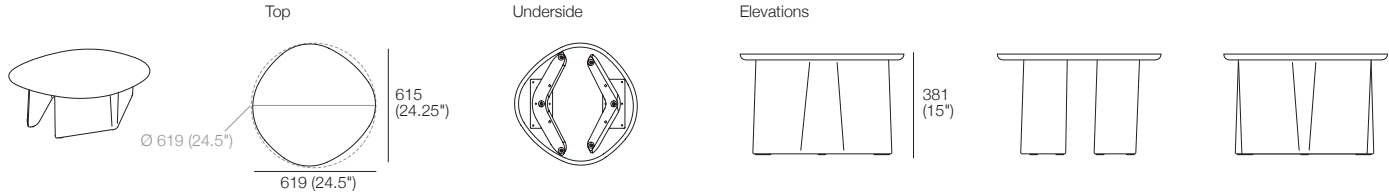

Issho Table Range

Side Table

Available in selected King Living Colours/Finishes*