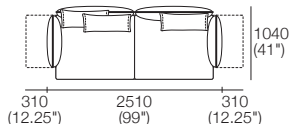

Package: 3 Seater Deep 2 FlexAB

Components: 1x 3STR Base Deep,
2x AB1155 Fixed, 2x AB770 Flex,
3x BC770