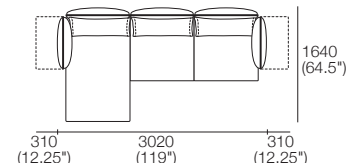

Package: 1 Deep

Components: 1x 2.5STR Base Deep,
1x 2STR Base Deep, 3x AB940 Fixed,
2x AB770 Flex, 3x BC940