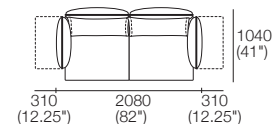

Package: 2.5 Seater Deep 2 FlexAB

Components: 1x 2.5STR Base DEEP,
2x AB940 Fixed, 2x AB770 Flex, 2x BC940