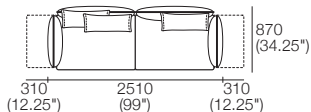

Package: 3 Seater STD 2 FlexAB

Components: 1x 3STR Base STD,
2x AB1155 Fixed, 2x AB770 Flex,
3x BC770