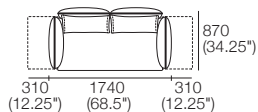

ZazaO Packages

Package: 2 Seater STD 2 FlexAB

Components: 1x 2STR Base STD,
2x AB770 Fixed, 2x AB770 Flex,
2x BC770