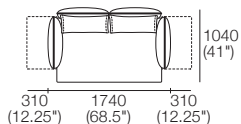

Rear Detail

ZazaO Packages

Package: 2 Seater STD 2 FlexAB

Components: 1x 2STR Base STD,
2x AB770 Fixed, 2x AB770 Flex,
2x BC770

Package: 2 Seater Deep 2 FlexAB

Components: 1x 2STR Base Deep,
2x AB770 Fixed, 2x AB770 Flex,
2x BC770