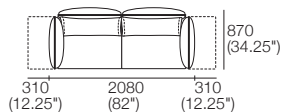

Package: 2.5 Seater STD 2 FlexAB

Components: 1x 2.5STR Base STD,
2x AB940 Fixed, 2x AB770 Flex, 2x BC940