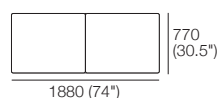

2STR Deep

2.5STR STD

2.5STR Deep

3STR STD

3STR Deep

Arms/Backs* Fixed

H580 (23")

AB770 Fixed