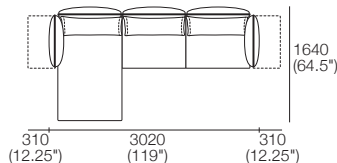

Package: 1

Components: 1x 2.5STR Base STD,
1x 2STR Base Deep, 3x AB940 Fixed,
2x AB770 Flex, 3x BC940