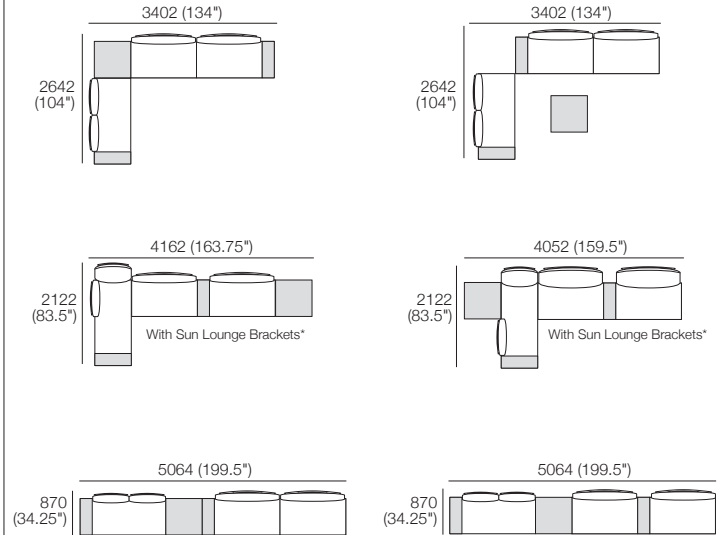

Package 2: Ceramic or Timber*

Components: 1x Platform P1772-D760, 1x Platform P2532-D760, 1x Seat Cushion C1520-D760, 2x Seat Cushion C1140-D760, 2x Back BC760, 2x Back Frame B760, 2x Back BC1140, 2x Back Frame B1140, 2x Shelf Frame 252-D760, 2x Shelf Insert 252-D760 Ceramic, 1x Table Frame 760-D760, 1x Table Insert 760-D760 Ceramic, 1x Platform P760-D760

Optional Extras: Sun Lounge Brackets*

Configurations