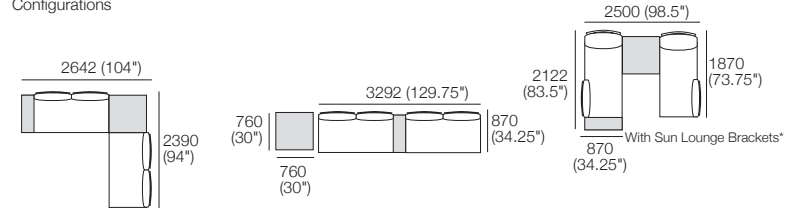

Package 6: Ceramic or Timber*

Components: 1x Platform P1520-D760, 1x Platform P1772-D760, 2x Seat Cushion C1520-D760, 4x Back BC760, 4x Back Frame B760, 1x Shelf Frame 252-D760, 1x Shelf Insert 252-D760 Ceramic, 1x Platform P760-D760, 1x Table Frame 760-D760, 1x Table Insert 760-D760 Ceramic

Optional Extras: Sun Lounge Brackets*

Configurations