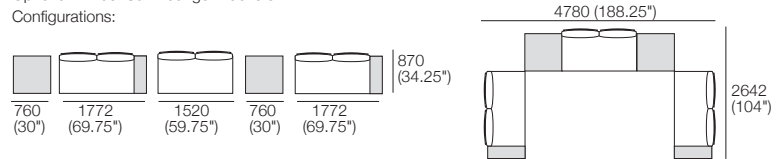

Package 7: Ceramic or Timber*

Components: 1x Platform P1520-D760, 2x Platform P1772-D760, 3x Seat Cushion C1520-D760, 6x Back BC760, 6x Back Frame B760, 2x Shelf Frame 252-D760, 2x Shelf Insert 252-D760 Ceramic, 2x Platform P760-D760, 2x Table Frame 760-D760, 2x Table Insert 760-D760 Ceramic

Optional Extras: Sun Lounge Brackets*

Configurations: