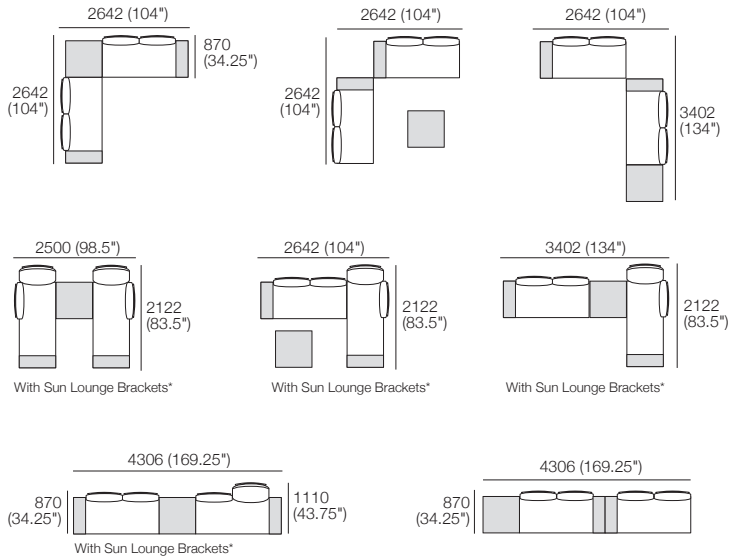

KingCove Packages

KING[®]
OUTDOOR

KingCove Packages

Package 1: Ceramic or Timber**

Components: 2x Platform P1772-D760, 2x Seat Cushion C1520-D760, 4x Back BC760, 4x Back Frame B760, 2x Shelf Frame 252-D760, 1x Table Frame 760-D760, 1x Platform P760-D760, 2x Shelf Insert 252-D760 Ceramic, 1x Table Insert 760-D760 Ceramic

Optional Extras: Sun Lounge Brackets*

Configurations

Package 2: Ceramic or Timber*

Components: 1x Platform P1772-D760, 1x Platform P2532-D760, 1x Seat Cushion C1520-D760, 2x Seat Cushion C1140-D760, 2x Back BC760, 2x Back Frame B760, 2x Back BC1140, 2x Back Frame B1140, 2x Shelf Frame 252-D760, 2x Shelf Insert 252-D760 Ceramic, 1x Table Frame 760-D760, 1x Table Insert 760-D760 Ceramic, 1x Platform P760-D760