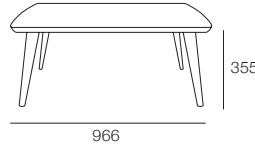

Mars Tables

KING[®]
L I V I N G

kingliving.com

Mars Tables

Mars Coffee Tables SQ

Marble or Timber Veneer

Top View

Coffee Table
W966 x H300

Coffee Table
W966 x H355

Coffee Table
W966 x H440

Coffee Table
W966 x H525

Mars Dining Table SQ 966

Marble or Timber Veneer

W966 x D966 X H725

Top View

Bottom View