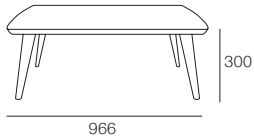

Mars Tables

KING[®]
L I V I N G

kingliving.com

Mars Tables

Mars Coffee Tables SQ

Marble or Timber Veneer

Top View

Coffee Table
W966 x H300

Coffee Table
W966 x H355

Coffee Table
W966 x H440

Coffee Table
W966 x H525

Mars Dining Table SQ 966

Marble or Timber Veneer

W966 x D966 X H725

Top View

Bottom View