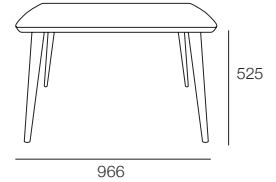

Mars Tables

KING[®]
L I V I N G

kingliving.com

Mars Tables

Mars Coffee Tables SQ

Marble or Timber Veneer

Top View

Coffee Table
W966 x H300

Coffee Table
W966 x H355

Coffee Table
W966 x H440

Coffee Table
W966 x H525

Mars Dining Table SQ 966

Marble or Timber Veneer

W966 x D966 X H725

Top View

Bottom View