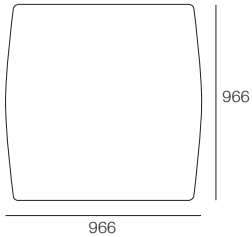

Mars Tables

KING[®]
L I V I N G

kingliving.com

Mars Tables

Mars Coffee Tables SQ

Marble or Timber Veneer

Top View

Coffee Table
W966 x H300

Coffee Table
W966 x H355

Coffee Table
W966 x H440

Coffee Table
W966 x H525

Mars Dining Table SQ 966

Marble or Timber Veneer

W966 x D966 X H725

Top View

Bottom View

Side Views