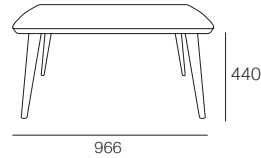

Mars Tables

KING[®]
L I V I N G

kingliving.com

Mars Tables

Mars Coffee Tables SQ

Marble or Timber Veneer

Top View

Coffee Table
W966 x H300

Coffee Table
W966 x H355

Coffee Table
W966 x H440

Coffee Table
W966 x H525

Mars Dining Table SQ 966

Marble or Timber Veneer

W966 x D966 X H725

Top View

Bottom View