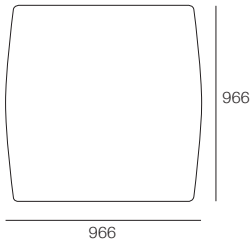

Coffee Table
W966 x H355

Coffee Table
W966 x H440

Coffee Table
W966 x H525

Mars Dining Table SQ 966

Marble or Timber Veneer

W966 x D966 X H725

Top View

Bottom View

Side Views