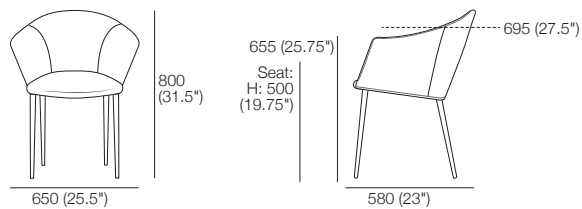

Quay Indoor

Dining Chairs | Barstool | Counter Stool

Dining Chair (Upholstered)
Leather Detail Indicated
Front View | Side View