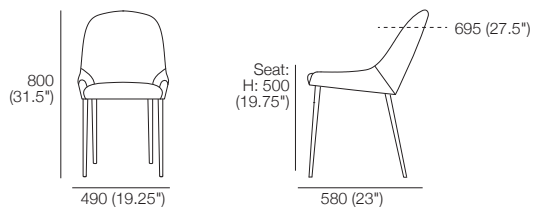

Armless Dining Chair (Upholstered)
Leather Detail Indicated
Front View | Side View