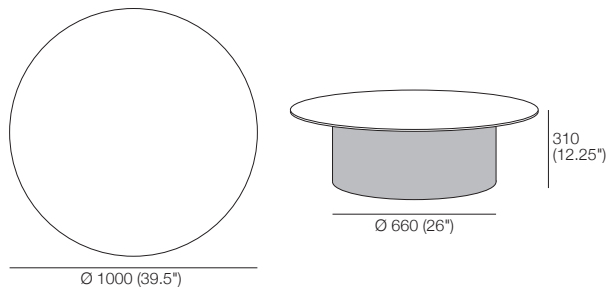

Oasis Outdoor

Pedestal Coffee Table
Lattice | Waterfall