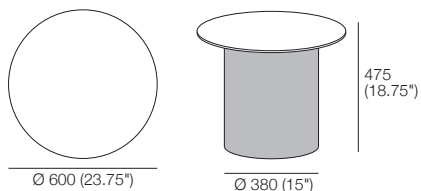

Pedestal Side Table
Lattice | Waterfall