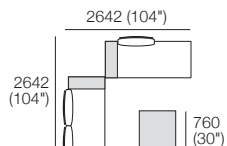

KingCove Packages

Package 3: Ceramic

Components: 2x Platform P1772-D760, 2x Seat Cushion C1520-D760, 3x Back BC760, 3x Back Frame B760, 2x Shelf Frame 252-D760, 2x Shelf Insert 252-D760 Ceramic, 1x Table Frame 760-D760, 1x Table Insert 760-D760 Ceramic, 1x Platform P760-D760

Optional Extras: Sunlounge Brackets*

Configurations: