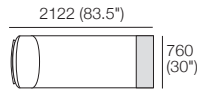

Package Sunlounge: Ceramic

Components: 1x Platform P1772-D760, 1x Seat Cushion C1520-D760, 1x Back Frame B760, 1x Back BC760, 1x Shelf Frame 252-D760, 1x Shelf Insert 252-D760 Ceramic,

Includes: 2x Sunlounge Brackets