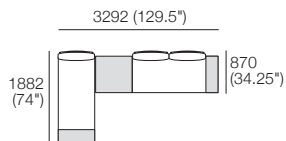

KingCove Packages

Package 3: Ceramic

Components: 2x Platform P1772-D760, 2x Seat Cushion C1520-D760, 3x Back BC760, 3x Back Frame B760, 2x Shelf Frame 252-D760, 2x Shelf Insert 252-D760 Ceramic, 1x Table Frame 760-D760, 1x Table Insert 760-D760 Ceramic, 1x Platform P760-D760

Optional Extras: Sunlounge Brackets*

Configurations: