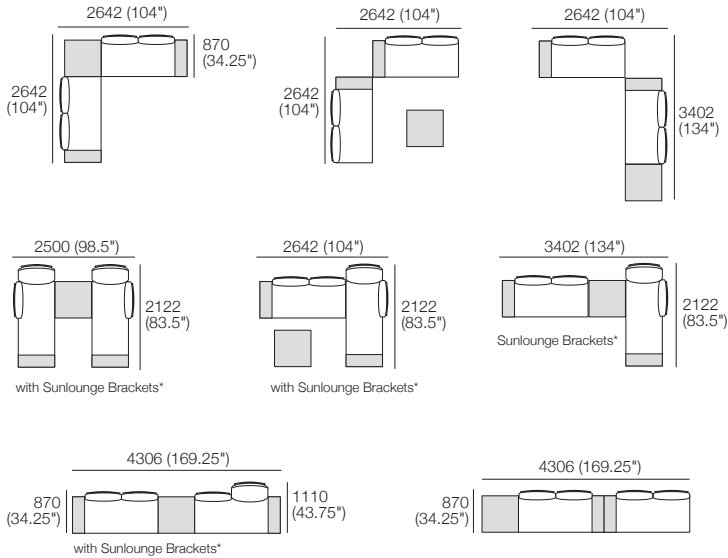

KING

KingCove Packages

Package 1: Ceramic

Components: 2x Platform P1772-D760, 2x Seat Cushion C1520-D760, 4x Back BC760, 4x Back Frame B760, 2x Shelf Frame 252-D760, 1x Table Frame 760-D760, 1x Platform P760-D760, 2x Shelf Insert 252-D760 Ceramic, 1x Table Insert 760-D760 Ceramic

Optional Extras: Sunlounge Brackets*

Configurations

Package 2: Ceramic

Components: 1x Platform P1772-D760, 1x Platform P2532-D760, 1x Seat Cushion C1520-D760, 2x Seat Cushion C1140-D760, 2x Back BC760, 2x Back Frame B760, 2x Back BC1140, 2x Back Frame B1140, 2x Shelf Frame 252-D760, 2x Shelf Insert 252-D760 Ceramic, 1x Table Frame 760-D760, 1x Table Insert 760-D760 Ceramic, 1x Platform P760-D760