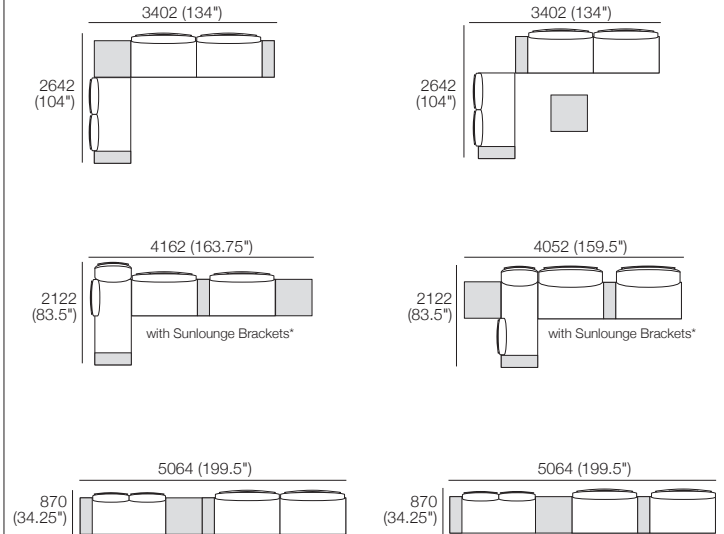

Optional Extras: Sunlounge Brackets*

Configurations

Package 2: Ceramic

Components: 1x Platform P1772-D760, 1x Platform P2532-D760, 1x Seat Cushion C1520-D760, 2x Seat Cushion C1140-D760, 2x Back BC760, 2x Back Frame B760, 2x Back BC1140, 2x Back Frame B1140, 2x Shelf Frame 252-D760, 2x Shelf Insert 252-D760 Ceramic, 1x Table Frame 760-D760, 1x Table Insert 760-D760 Ceramic, 1x Platform P760-D760

Optional Extras: Sunlounge Brackets*

Configurations

KingCove Packages

Package 4: Ceramic

Components: 1x Platform P2532-D760, 2x Seat Cushion C1140-D760, 2x Back Frame B1140, 2x Back BC1140, 1x Shelf Frame 252-D760, 1x Shelf Insert 252-D760 Ceramic, 1x Table Frame 760-D760, 1x Table Insert 760-D760 Ceramic, 1x Platform P760-D760