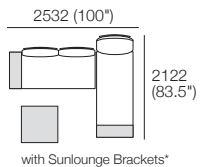

KingCove Packages

Package 3: Ceramic

Components: 2x Platform P1772-D760, 2x Seat Cushion C1520-D760, 3x Back BC760, 3x Back Frame B760, 2x Shelf Frame 252-D760, 2x Shelf Insert 252-D760 Ceramic, 1x Table Frame 760-D760, 1x Table Insert 760-D760 Ceramic, 1x Platform P760-D760

Optional Extras: Sunlounge Brackets*

Configurations: