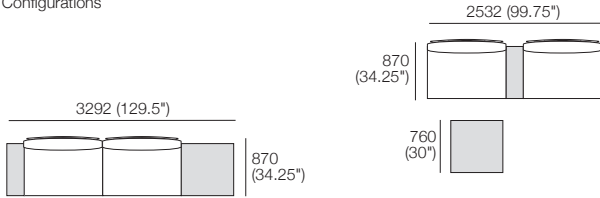

KingCove Packages

Package 4: Ceramic

Components: 1x Platform P2532-D760, 2x Seat Cushion C1140-D760, 2x Back Frame B1140, 2x Back BC1140, 1x Shelf Frame 252-D760, 1x Shelf Insert 252-D760 Ceramic, 1x Table Frame 760-D760, 1x Table Insert 760-D760 Ceramic, 1x Platform P760-D760

Optional Extras: Sunlounge Brackets*

Configurations