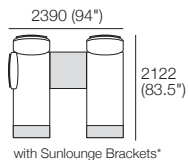

KingCove Packages

Package 3: Ceramic

Components: 2x Platform P1772-D760, 2x Seat Cushion C1520-D760, 3x Back BC760, 3x Back Frame B760, 2x Shelf Frame 252-D760, 2x Shelf Insert 252-D760 Ceramic, 1x Table Frame 760-D760, 1x Table Insert 760-D760 Ceramic, 1x Platform P760-D760

Optional Extras: Sunlounge Brackets*

Configurations: