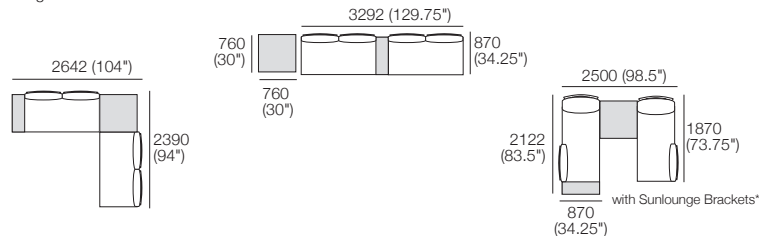

Package 6: Ceramic

Components: 1x Platform P1520-D760, 1x Platform P1772-D760, 2x Seat Cushion C1520-D760, 4x Back BC760, 4x Back Frame B760, 1x Shelf Frame 252-D760, 1x Shelf Insert 252-D760 Ceramic, 1x Platform P760-D760, 1x Table Frame 760-D760, 1x Table Insert 760-D760 Ceramic

Optional Extras: Sunlounge Brackets*

Configurations: