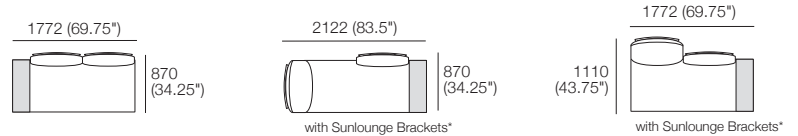

Package 5: Ceramic

Components: 1x Platform P1772-D760, 1x Seat Cushion C1520-D760, 2x Back Frame B760, 2x Back BC760, 1x Shelf Frame 252-D760, 1x Shelf Insert 252-D760 Ceramic

Optional Extras: Sunlounge Brackets*

Configurations

Package: 2 Seater

Components: 1x Platform P1520-D760, 1x Seat Cushion C1520-D760, 2x Back Frame B760, 2x Back BC760

Optional Extra

Sunlounge Brackets*