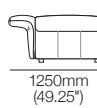

Arms | Backs

Backs: High | Inclined
Arms: High | Inclined

Side View
Chair | Sofa

Front View
Chair

Front View
2-Seater Sofa

Arms | Backs

Backs: Low | Inclined
Arms: Low | Inclined

Side View
Chair | Sofa

Front View
Chair

Front View
2-Seater Sofa

1-Seater

Top View

2-Seater

Top View

Chaise

Top View: Right-hand | Left-hand

Ottoman Square 900

Top View | Side View

Haven Packages

Configurations & Dimensions

Haven Keystone Chaise 1580mm W

Configurations: Right-hand | Left-hand Chaise

Haven Modular Sofa with Keystone Chaise 2630mm W

[1x 2-Seater Base] Configuration:

Haven Modular 2 Seater Sofa 2100mm W

[2x 1-Seater Bases] Configurations:

Haven Modular 3 Seater Sofa 3000mm W

[3x 1-Seater Bases] Configurations:

Haven Packages

Configurations & Dimensions