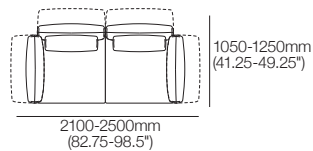

Ottoman Square 900

Top View | Side View

Haven Packages

Configurations & Dimensions

Haven Keystone Chaise 1580mm W

Configurations: Right-hand | Left-hand Chaise

Haven Modular Sofa with Keystone Chaise 2630mm W

Configurations: Right-hand | Left-hand Chaise

Haven Modular Sofa with Keystone Chaise 3530mm W

Configurations: Right-hand | Left-hand Chaise

Haven Lounge Chair 1200mm W

Configuration:

Haven Modular 2 Seater Sofa 2100mm W

[1x 2-Seater Base] Configuration:

Haven Modular 2 Seater Sofa 2100mm W

[2x 1-Seater Bases] Configurations:

Haven Modular 3 Seater Sofa 3000mm W

[3x 1-Seater Bases] Configurations:

Haven Packages

Configurations & Dimensions