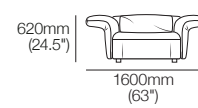

Arms | Backs

Backs: High | Inclined
Arms: High | Inclined

Side View
Chair | Sofa

Front View
Chair

Front View
2-Seater Sofa

Arms | Backs

Backs: Low | Inclined
Arms: Low | Inclined

Side View
Chair | Sofa

Front View
Chair

Front View
2-Seater Sofa

1-Seater

Top View

2-Seater

Top View

Chaise

Top View: Right-hand | Left-hand

Ottoman Square 900

Top View | Side View

Haven Packages

Configurations & Dimensions

Haven Keystone Chaise 1580mm W

Configurations: Right-hand | Left-hand Chaise

Haven Modular Sofa with Keystone Chaise 2630mm W

[1x 2-Seater Base] Configuration:

Haven Modular 2 Seater Sofa 2100mm W

[2x 1-Seater Bases] Configurations:

Haven Modular 3 Seater Sofa 3000mm W

[3x 1-Seater Bases] Configurations:

Haven Packages

Configurations & Dimensions