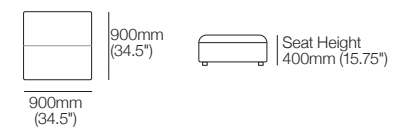

Front View
Chair

Front View
2-Seater Sofa

1-Seater

Top View

2-Seater

Top View

Chaise

Top View: Right-hand | Left-hand

Ottoman Square 900

Top View | Side View

Haven Packages

Configurations & Dimensions

Haven Keystone Chaise 1580mm W

Configurations: Right-hand | Left-hand Chaise

Haven Modular Sofa with Keystone Chaise 2630mm W

[1x 2-Seater Base] Configuration:

Haven Modular 2 Seater Sofa 2100mm W

[2x 1-Seater Bases] Configurations:

Haven Modular 3 Seater Sofa 3000mm W

[3x 1-Seater Bases] Configurations:

Haven Packages

Configurations & Dimensions