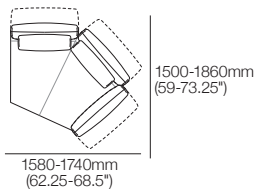

Ottoman Square 900

Top View | Side View

Haven Packages

Configurations & Dimensions

Haven Keystone Chaise 1580mm W

Configurations: Right-hand | Left-hand Chaise

Haven Modular Sofa with Keystone Chaise 2630mm W

Configurations: Right-hand | Left-hand Chaise

Haven Modular Sofa with Keystone Chaise 3530mm W

Configurations: Right-hand | Left-hand Chaise

Haven Lounge Chair 1200mm W

Configuration:

Haven Modular 2 Seater Sofa 2100mm W

[1x 2-Seater Base] Configuration:

Haven Modular 2 Seater Sofa 2100mm W

[2x 1-Seater Bases] Configurations:

Haven Modular 3 Seater Sofa 3000mm W

[3x 1-Seater Bases] Configurations:

Haven Packages

Configurations & Dimensions