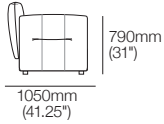

Haven

General Dimensions | Arm/Back Positions

Arms | Backs

Backs: High | Upright
Arms: Low | Upright

Side View
Chair | Sofa