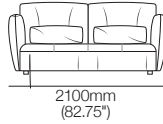

Front View
2-Seater Sofa