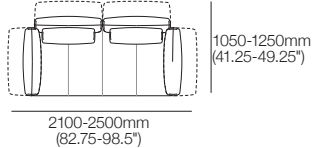

Front View
Chair

Front View
2-Seater Sofa

1-Seater

Top View

2-Seater

Top View

Chaise

Top View: Right-hand | Left-hand

Ottoman Square 900

Top View | Side View

Haven Packages

Configurations & Dimensions

Haven Keystone Chaise 1580mm W

Configurations: Right-hand | Left-hand Chaise

Haven Modular Sofa with Keystone Chaise 2630mm W