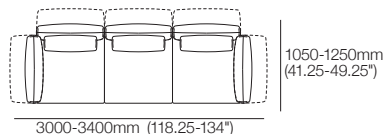

Ottoman Square 900

Top View | Side View

Haven Packages

Configurations & Dimensions

Haven Keystone Chaise 1580mm W

Configurations: Right-hand | Left-hand Chaise

Haven Modular Sofa with Keystone Chaise 2630mm W

Configurations: Right-hand | Left-hand Chaise

Haven Modular Sofa with Keystone Chaise 3530mm W

Configurations: Right-hand | Left-hand Chaise

Haven Lounge Chair 1200mm W

Configuration:

Haven Modular 2 Seater Sofa 2100mm W

[1x 2-Seater Base] Configuration:

Haven Modular 2 Seater Sofa 2100mm W

[2x 1-Seater Bases] Configurations:

Haven Modular 3 Seater Sofa 3000mm W

[3x 1-Seater Bases] Configurations:

Haven Packages

Configurations & Dimensions