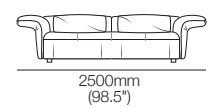

Arms | Backs

Backs: High | Inclined
Arms: High | Inclined

Side View
Chair | Sofa

Front View
Chair

Front View
2-Seater Sofa

Arms | Backs

Backs: Low | Inclined
Arms: Low | Inclined

Side View
Chair | Sofa

Front View
Chair

Front View
2-Seater Sofa

1-Seater

Top View

2-Seater

Top View

Chaise

Top View: Right-hand | Left-hand

Ottoman Square 900

Top View | Side View

Haven Packages

Configurations & Dimensions

Haven Keystone Chaise 1580mm W

Configurations: Right-hand | Left-hand Chaise

Haven Modular Sofa with Keystone Chaise 2630mm W

[1x 2-Seater Base] Configuration:

Haven Modular 2 Seater Sofa 2100mm W

[2x 1-Seater Bases] Configurations:

Haven Modular 3 Seater Sofa 3000mm W

[3x 1-Seater Bases] Configurations:

Haven Packages

Configurations & Dimensions