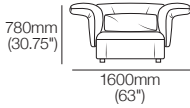

Front View
Chair