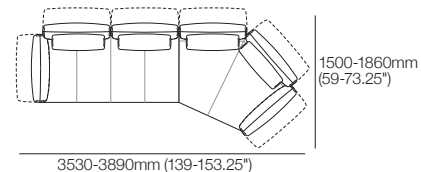

Ottoman Square 900

Top View | Side View

Haven Packages

Configurations & Dimensions

Haven Keystone Chaise 1580mm W

Configurations: Right-hand | Left-hand Chaise

Haven Modular Sofa with Keystone Chaise 2630mm W

Configurations: Right-hand | Left-hand Chaise

Haven Modular Sofa with Keystone Chaise 3530mm W

Configurations: Right-hand | Left-hand Chaise

Haven Lounge Chair 1200mm W

Configuration:

Haven Modular 2 Seater Sofa 2100mm W

[1x 2-Seater Base] Configuration:

Haven Modular 2 Seater Sofa 2100mm W

[2x 1-Seater Bases] Configurations:

Haven Modular 3 Seater Sofa 3000mm W

[3x 1-Seater Bases] Configurations:

Haven Packages

Configurations & Dimensions