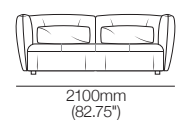

KING

DT2024163-V2

kingliving.com

Haven

Haven

General Dimensions | Arm/Back Positions

Arms | Backs

Backs: High | Upright
Arms: Low | Upright

Side View
Chair | Sofa

Front View
Chair

Front View
2-Seater Sofa

Arms | Backs

Backs: Low | Upright
Arms: Low | Upright

Side View
Chair | Sofa

Front View
Chair

Front View
2-Seater Sofa

Ottoman Square 900

Top View | Side View

Haven Packages

Configurations & Dimensions

Haven Keystone Chaise 1580mm W

Configurations: Right-hand | Left-hand Chaise

Haven Modular Sofa with Keystone Chaise 2630mm W

[1x 2-Seater Base] Configuration:

Haven Modular 2 Seater Sofa 2100mm W

[2x 1-Seater Bases] Configurations:

Haven Modular 3 Seater Sofa 3000mm W

[3x 1-Seater Bases] Configurations:

Haven Packages

Configurations & Dimensions