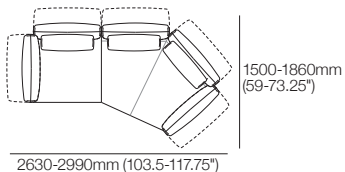

Ottoman Square 900

Top View | Side View

Haven Packages

Configurations & Dimensions

Haven Keystone Chaise 1580mm W

Configurations: Right-hand | Left-hand Chaise

Haven Modular Sofa with Keystone Chaise 2630mm W

Configurations: Right-hand | Left-hand Chaise

Haven Modular Sofa with Keystone Chaise 3530mm W

Configurations: Right-hand | Left-hand Chaise

Haven Lounge Chair 1200mm W

Configuration:

Haven Modular 2 Seater Sofa 2100mm W

[1x 2-Seater Base] Configuration:

Haven Modular 2 Seater Sofa 2100mm W

[2x 1-Seater Bases] Configurations:

Haven Modular 3 Seater Sofa 3000mm W

[3x 1-Seater Bases] Configurations:

Haven Packages

Configurations & Dimensions