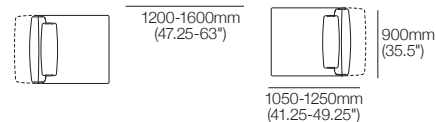

Ottoman Square 900

Top View | Side View

Haven Packages

Configurations & Dimensions

Haven Keystone Chaise 1580mm W

Configurations: Right-hand | Left-hand Chaise

Haven Modular Sofa with Keystone Chaise 2630mm W

Configurations: Right-hand | Left-hand Chaise

Haven Modular Sofa with Keystone Chaise 3530mm W

Configurations: Right-hand | Left-hand Chaise

Haven Lounge Chair 1200mm W

Configuration:

Haven Modular 2 Seater Sofa 2100mm W

[1x 2-Seater Base] Configuration:

Haven Modular 2 Seater Sofa 2100mm W

[2x 1-Seater Bases] Configurations:

Haven Modular 3 Seater Sofa 3000mm W

[3x 1-Seater Bases] Configurations:

Haven Packages

Configurations & Dimensions

Haven Modular Corner Sofa 3000mm W [5x 1-Seater Bases] Configurations:

Haven Modular Corner Sofa 3000mm W [2x 2-Seater Base; 1x 3-Seater Base] Configurations: