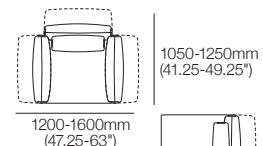

Ottoman Square 900

Top View | Side View

Haven Packages

Configurations & Dimensions

Haven Keystone Chaise 1580mm W

Configurations: Right-hand | Left-hand Chaise

Haven Modular Sofa with Keystone Chaise 2630mm W

Configurations: Right-hand | Left-hand Chaise

Haven Modular Sofa with Keystone Chaise 3530mm W

Configurations: Right-hand | Left-hand Chaise

Haven Lounge Chair 1200mm W

Configuration:

Haven Modular 2 Seater Sofa 2100mm W

[1x 2-Seater Base] Configuration:

Haven Modular 2 Seater Sofa 2100mm W

[2x 1-Seater Bases] Configurations:

Haven Modular 3 Seater Sofa 3000mm W

[3x 1-Seater Bases] Configurations:

Haven Packages

Configurations & Dimensions

Haven Modular Corner Sofa 3000mm W [5x 1-Seater Bases] Configurations:

Haven Modular Corner Sofa 3000mm W [2x 2-Seater Base; 1x 3-Seater Base] Configurations: