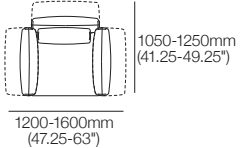

Front View
Chair

Front View
2-Seater Sofa

1-Seater

Top View

2-Seater

Top View

Chaise

Top View: Right-hand | Left-hand

Ottoman Square 900

Top View | Side View

Haven Packages

Configurations & Dimensions

Haven Keystone Chaise 1580mm W

Configurations: Right-hand | Left-hand Chaise

Haven Modular Sofa with Keystone Chaise 2630mm W

[1x 2-Seater Base] Configuration:

Haven Modular 2 Seater Sofa 2100mm W

[2x 1-Seater Bases] Configurations:

Haven Modular 3 Seater Sofa 3000mm W

[3x 1-Seater Bases] Configurations:

Haven Packages

Configurations & Dimensions