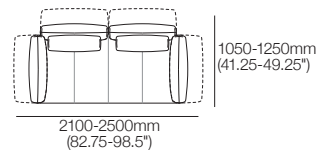

Ottoman Square 900

Top View | Side View

Haven Packages

Configurations & Dimensions

Haven Keystone Chaise 1580mm W

Configurations: Right-hand | Left-hand Chaise

Haven Modular Sofa with Keystone Chaise 2630mm W

Configurations: Right-hand | Left-hand Chaise

Haven Modular Sofa with Keystone Chaise 3530mm W

Configurations: Right-hand | Left-hand Chaise

Haven Lounge Chair 1200mm W

Configuration:

Haven Modular 2 Seater Sofa 2100mm W

[1x 2-Seater Base] Configuration:

Haven Modular 2 Seater Sofa 2100mm W

[2x 1-Seater Bases] Configurations:

Haven Modular 3 Seater Sofa 3000mm W

[3x 1-Seater Bases] Configurations:

Haven Packages

Configurations & Dimensions