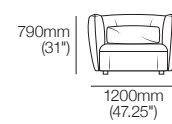

KING

DT2024163-V2

kingliving.com

Haven

Haven

General Dimensions | Arm/Back Positions

Arms | Backs

Backs: High | Upright
Arms: Low | Upright

Side View
Chair | Sofa

Front View
Chair

Front View
2-Seater Sofa

Arms | Backs

Backs: Low | Upright
Arms: Low | Upright

Side View
Chair | Sofa

Front View
Chair

Front View
2-Seater Sofa

Ottoman Square 900

Top View | Side View

Haven Packages

Configurations & Dimensions

Haven Keystone Chaise 1580mm W

Configurations: Right-hand | Left-hand Chaise

Haven Modular Sofa with Keystone Chaise 2630mm W

[1x 2-Seater Base] Configuration:

Haven Modular 2 Seater Sofa 2100mm W

[2x 1-Seater Bases] Configurations:

Haven Modular 3 Seater Sofa 3000mm W

[3x 1-Seater Bases] Configurations:

Haven Packages

Configurations & Dimensions