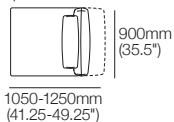

Ottoman Square 900

Top View | Side View

Haven Packages

Configurations & Dimensions

Haven Keystone Chaise 1580mm W

Configurations: Right-hand | Left-hand Chaise

Haven Modular Sofa with Keystone Chaise 2630mm W

Configurations: Right-hand | Left-hand Chaise

Haven Modular Sofa with Keystone Chaise 3530mm W

Configurations: Right-hand | Left-hand Chaise

Haven Lounge Chair 1200mm W

Configuration:

Haven Modular 2 Seater Sofa 2100mm W

[1x 2-Seater Base] Configuration:

Haven Modular 2 Seater Sofa 2100mm W

[2x 1-Seater Bases] Configurations:

Haven Modular 3 Seater Sofa 3000mm W

[3x 1-Seater Bases] Configurations:

Haven Packages

Configurations & Dimensions

Haven Modular Corner Sofa 3000mm W [5x 1-Seater Bases] Configurations:

Haven Modular Corner Sofa 3000mm W [2x 2-Seater Base; 1x 3-Seater Base] Configurations: