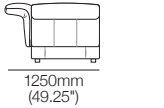

Arms | Backs

Backs: High | Inclined
Arms: High | Inclined

Side View
Chair | Sofa