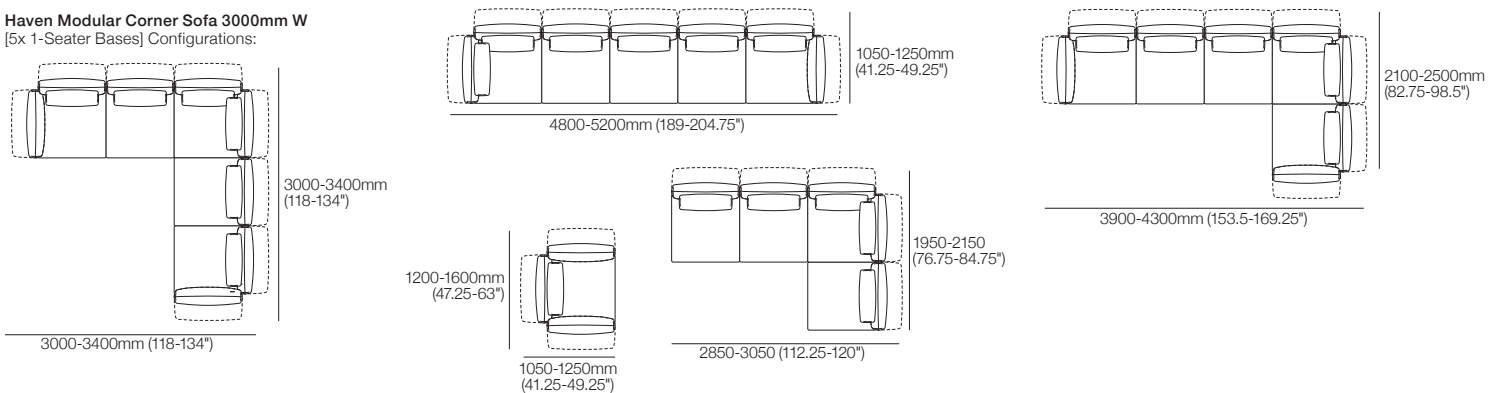

[1x 2-Seater Base] Configuration:

Haven Modular 2 Seater Sofa 2100mm W

[2x 1-Seater Bases] Configurations:

Haven Modular 3 Seater Sofa 3000mm W

[3x 1-Seater Bases] Configurations:

Haven Packages

Configurations & Dimensions

Haven Modular Corner Sofa 3000mm W [5x 1-Seater Bases] Configurations:

Haven Modular Corner Sofa 3000mm W [2x 2-Seater Base; 1x 3-Seater Base] Configurations: