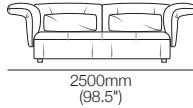

Arms | Backs

Backs: High | Inclined
Arms: High | Inclined

Side View
Chair | Sofa

Front View
Chair

Front View
2-Seater Sofa

Arms | Backs

Backs: Low | Inclined
Arms: Low | Inclined

Side View
Chair | Sofa

Front View
Chair

Front View
2-Seater Sofa

1-Seater

Top View

2-Seater

Top View

Chaise

Top View: Right-hand | Left-hand

Ottoman Square 900

Top View | Side View

Haven Packages

Configurations & Dimensions

Haven Keystone Chaise 1580mm W

Configurations: Right-hand | Left-hand Chaise

Haven Modular Sofa with Keystone Chaise 2630mm W

[1x 2-Seater Base] Configuration:

Haven Modular 2 Seater Sofa 2100mm W

[2x 1-Seater Bases] Configurations:

Haven Modular 3 Seater Sofa 3000mm W

[3x 1-Seater Bases] Configurations:

Haven Packages

Configurations & Dimensions