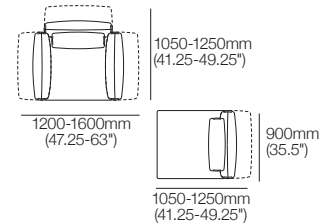

Ottoman Square 900

Top View | Side View

Haven Packages

Configurations & Dimensions

Haven Keystone Chaise 1580mm W

Configurations: Right-hand | Left-hand Chaise

Haven Modular Sofa with Keystone Chaise 2630mm W

Configurations: Right-hand | Left-hand Chaise

Haven Modular Sofa with Keystone Chaise 3530mm W

Configurations: Right-hand | Left-hand Chaise

Haven Lounge Chair 1200mm W

Configuration:

Haven Modular 2 Seater Sofa 2100mm W

[1x 2-Seater Base] Configuration:

Haven Modular 2 Seater Sofa 2100mm W

[2x 1-Seater Bases] Configurations:

Haven Modular 3 Seater Sofa 3000mm W

[3x 1-Seater Bases] Configurations:

Haven Packages

Configurations & Dimensions