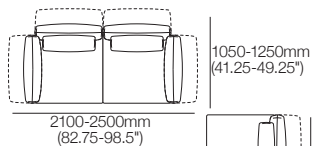

Ottoman Square 900

Top View | Side View

Haven Packages

Configurations & Dimensions

Haven Keystone Chaise 1580mm W

Configurations: Right-hand | Left-hand Chaise

Haven Modular Sofa with Keystone Chaise 2630mm W

Configurations: Right-hand | Left-hand Chaise

Haven Modular Sofa with Keystone Chaise 3530mm W

Configurations: Right-hand | Left-hand Chaise

Haven Lounge Chair 1200mm W

Configuration:

Haven Modular 2 Seater Sofa 2100mm W

[1x 2-Seater Base] Configuration:

Haven Modular 2 Seater Sofa 2100mm W

[2x 1-Seater Bases] Configurations:

Haven Modular 3 Seater Sofa 3000mm W

[3x 1-Seater Bases] Configurations:

Haven Packages

Configurations & Dimensions

Haven Modular Corner Sofa 3000mm W [5x 1-Seater Bases] Configurations:

Haven Modular Corner Sofa 3000mm W [2x 2-Seater Base; 1x 3-Seater Base] Configurations: