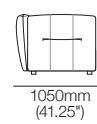

KING

DT2024163-V2

kingliving.com

Haven

Haven

General Dimensions | Arm/Back Positions

Arms | Backs

Backs: High | Upright
Arms: Low | Upright

Side View
Chair | Sofa

Front View
Chair

Front View
2-Seater Sofa

Arms | Backs

Backs: Low | Upright
Arms: Low | Upright

Side View
Chair | Sofa

Front View
Chair

Front View
2-Seater Sofa

Ottoman Square 900

Top View | Side View

Haven Packages

Configurations & Dimensions

Haven Keystone Chaise 1580mm W

Configurations: Right-hand | Left-hand Chaise

Haven Modular Sofa with Keystone Chaise 2630mm W

[1x 2-Seater Base] Configuration:

Haven Modular 2 Seater Sofa 2100mm W

[2x 1-Seater Bases] Configurations:

Haven Modular 3 Seater Sofa 3000mm W

[3x 1-Seater Bases] Configurations:

Haven Packages

Configurations & Dimensions