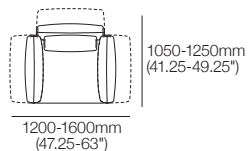

Ottoman Square 900

Top View | Side View

Haven Packages

Configurations & Dimensions

Haven Keystone Chaise 1580mm W

Configurations: Right-hand | Left-hand Chaise

Haven Modular Sofa with Keystone Chaise 2630mm W

Configurations: Right-hand | Left-hand Chaise

Haven Modular Sofa with Keystone Chaise 3530mm W

Configurations: Right-hand | Left-hand Chaise

Haven Lounge Chair 1200mm W

Configuration:

Haven Modular 2 Seater Sofa 2100mm W

[1x 2-Seater Base] Configuration:

Haven Modular 2 Seater Sofa 2100mm W

[2x 1-Seater Bases] Configurations:

Haven Modular 3 Seater Sofa 3000mm W

[3x 1-Seater Bases] Configurations:

Haven Packages

Configurations & Dimensions