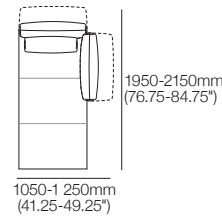

Front View
Chair

Front View
2-Seater Sofa

1-Seater

Top View

2-Seater

Top View

Chaise

Top View: Right-hand | Left-hand

Ottoman Square 900

Top View | Side View

Haven Packages

Configurations & Dimensions

Haven Keystone Chaise 1580mm W

Configurations: Right-hand | Left-hand Chaise

Haven Modular Sofa with Keystone Chaise 2630mm W