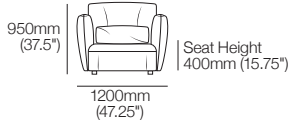

KING

DT2024163-V2

kingliving.com

Haven

Haven

General Dimensions | Arm/Back Positions

Arms | Backs

Backs: High | Upright
Arms: Low | Upright

Side View
Chair | Sofa

Front View
Chair

Front View
2-Seater Sofa

Arms | Backs

Backs: Low | Upright
Arms: Low | Upright

Side View
Chair | Sofa

Front View
Chair

Front View
2-Seater Sofa

[1x 2-Seater Base] Configuration:

Haven Modular 2 Seater Sofa 2100mm W

[2x 1-Seater Bases] Configurations:

Haven Modular 3 Seater Sofa 3000mm W

[3x 1-Seater Bases] Configurations:

Haven Packages

Configurations & Dimensions

Haven Modular Corner Sofa 3000mm W [5x 1-Seater Bases] Configurations:

Haven Modular Corner Sofa 3000mm W [2x 2-Seater Base; 1x 3-Seater Base] Configurations: