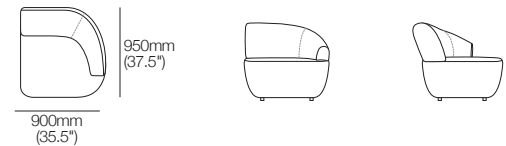

Aura Sofa Chair (1-Seater)

Top View | Front View | Side View

Aura Sofa Corner

Top View | Side Views

Aura Sofa Chaise LH

Top View | Front View | Side View

Aura Sofa Chaise RH

Top View | Front View | Side View

Aura Sofa

Modules

Aura Sofa Modules

General Dimensions

Aura Sofa LH End

Top View | Front View | Side View

Aura Sofa RH End

Top View | Front View | Side View

Aura Sofa Ottoman

Top View | Side View

Aura Sofa Contour

Top View + Rotated | Side View

Aura Sofa Curve

Top View (and Rotated) | Side View

Aura Sofa

Packages

Aura Sofa 2-Seater 1880

Top View | Front View | Side View

Aura Sofa 2.5-Seater 2280

Top View | Front View | Side View

Aura Sofa

Packages

Aura 2-Seater Modular Sofa

Aura 2-Seater Modular Sofa with Aura Ottoman