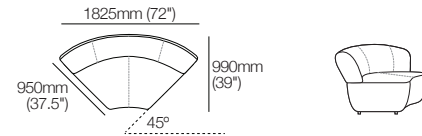

Aura Sofa Chair (1-Seater)

Top View | Front View | Side View

Aura Sofa Corner

Top View | Side Views

Aura Sofa Chaise LH

Top View | Front View | Side View

Aura Sofa Chaise RH

Top View | Front View | Side View

Aura Sofa

Modules

Aura Sofa Modules

General Dimensions

Aura Sofa LH End

Top View | Front View | Side View

Aura Sofa RH End

Top View | Front View | Side View

Aura Sofa Ottoman

Top View | Side View

Aura Sofa Contour

Top View + Rotated | Side View

Aura Sofa Curve

Top View (and Rotated) | Side View

Aura Sofa

Packages

Aura Sofa 2-Seater 1880

Top View | Front View | Side View

Aura Sofa 2.5-Seater 2280

Top View | Front View | Side View

Aura Sofa

Packages

Aura 2-Seater Modular Sofa

Aura 2-Seater Modular Sofa with Aura Ottoman