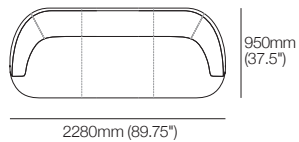

Aura Sofa

Modules

Aura Sofa Modules

General Dimensions

Aura Sofa LH End

Top View | Front View | Side View

Aura Sofa RH End

Top View | Front View | Side View

Aura Sofa Ottoman

Top View | Side View

Aura Sofa Contour

Top View + Rotated | Side View

Aura Sofa Curve

Top View (and Rotated) | Side View

Aura Sofa

Packages

Aura Sofa 2-Seater 1880

Top View | Front View | Side View

Aura Sofa 2.5-Seater 2280

Top View | Front View | Side View

Aura Sofa

Packages

Aura 2-Seater Modular Sofa

Aura 2-Seater Modular Sofa with Aura Ottoman