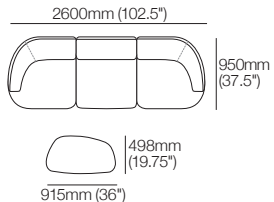

Aura 3-Seater Modular Sofa with Aura Ottoman