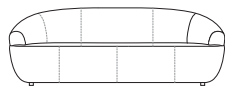

Aura Sofa Chair (1-Seater)

Top View | Front View | Side View

Aura Sofa Corner

Top View | Side Views

Aura Sofa Chaise LH

Top View | Front View | Side View

Aura Sofa Chaise RH

Top View | Front View | Side View

Aura Sofa

Modules

Aura Sofa Modules

General Dimensions

Aura Sofa LH End

Top View | Front View | Side View

Aura Sofa RH End

Top View | Front View | Side View

Aura Sofa Ottoman

Top View | Side View

Aura Sofa Contour

Top View + Rotated | Side View

Aura Sofa Curve

Top View (and Rotated) | Side View

Aura Sofa

Packages

Aura Sofa 2-Seater 1880

Top View | Front View | Side View

Aura Sofa 2.5-Seater 2280

Top View | Front View | Side View

Aura Sofa

Packages

Aura 2-Seater Modular Sofa

Aura 2-Seater Modular Sofa with Aura Ottoman