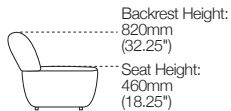

Aura Sofa Chair (1-Seater)

Top View | Front View | Side View

Aura Sofa Corner

Top View | Side Views

Aura Sofa Chaise LH

Top View | Front View | Side View

Aura Sofa Chaise RH

Top View | Front View | Side View

Aura Sofa

Modules

Aura Sofa Modules

General Dimensions

Aura Sofa LH End

Top View | Front View | Side View

Aura Sofa RH End

Top View | Front View | Side View