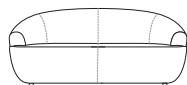

Aura Sofa

Modules

Aura Sofa Modules

General Dimensions

Aura Sofa LH End

Top View | Front View | Side View

Aura Sofa RH End

Top View | Front View | Side View

Aura Sofa Ottoman

Top View | Side View

Aura Sofa Contour

Top View + Rotated | Side View

Aura Sofa Curve

Top View (and Rotated) | Side View

Aura Sofa

Packages

Aura Sofa 2-Seater 1880

Top View | Front View | Side View

Aura Sofa 2.5-Seater 2280

Top View | Front View | Side View

Aura Sofa

Packages

Aura 2-Seater Modular Sofa

Aura 2-Seater Modular Sofa with Aura Ottoman