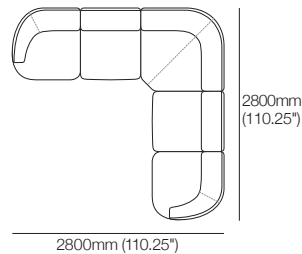

Aura Corner Modular Sofa