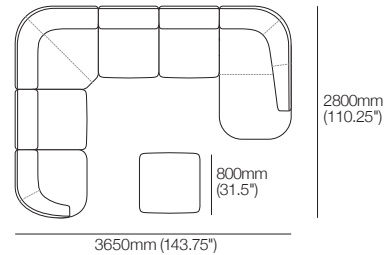

Aura Corner Modular Sofa with Right Chaise with Square Ottoman 3650 W