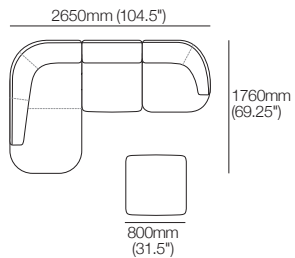

Aura Modular Sofa with Left Chaise with Square Ottoman