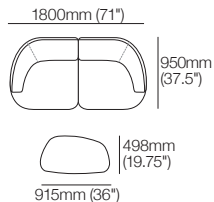

Aura Sofa

Modules

Aura Sofa Modules

General Dimensions

Aura Sofa LH End

Top View | Front View | Side View

Aura Sofa RH End

Top View | Front View | Side View

Aura Sofa Ottoman

Top View | Side View

Aura Sofa Contour

Top View + Rotated | Side View

Aura Sofa Curve

Top View (and Rotated) | Side View

Aura Sofa

Packages

Aura Sofa 2-Seater 1880

Top View | Front View | Side View

Aura Sofa 2.5-Seater 2280

Top View | Front View | Side View

Aura Sofa

Packages

Aura 2-Seater Modular Sofa

Aura 2-Seater Modular Sofa with Aura Ottoman