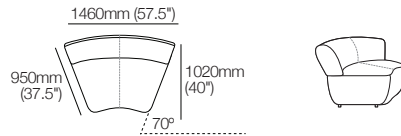

Aura Sofa Chair (1-Seater)

Top View | Front View | Side View

Aura Sofa Corner

Top View | Side Views

Aura Sofa Chaise LH

Top View | Front View | Side View

Aura Sofa Chaise RH

Top View | Front View | Side View

Aura Sofa

Modules

Aura Sofa Modules

General Dimensions

Aura Sofa LH End

Top View | Front View | Side View

Aura Sofa RH End

Top View | Front View | Side View

Aura Sofa Ottoman

Top View | Side View

Aura Sofa Contour

Top View + Rotated | Side View

Aura Sofa Curve

Top View (and Rotated) | Side View

Aura Sofa

Packages