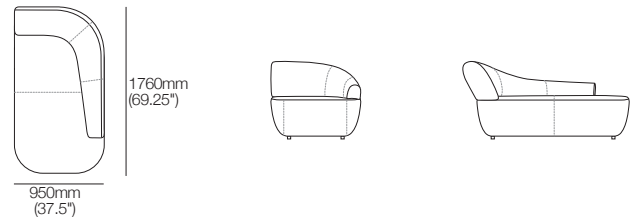

Aura Sofa Chair (1-Seater)

Top View | Front View | Side View

Aura Sofa Corner

Top View | Side Views

Aura Sofa Chaise LH

Top View | Front View | Side View

Aura Sofa Chaise RH

Top View | Front View | Side View

Aura Sofa

Modules

Aura Sofa Modules

General Dimensions

Aura Sofa LH End

Top View | Front View | Side View

Aura Sofa RH End

Top View | Front View | Side View

Aura Sofa Ottoman

Top View | Side View

Aura Sofa Contour

Top View + Rotated | Side View

Aura Sofa Curve

Top View (and Rotated) | Side View

Aura Sofa

Packages