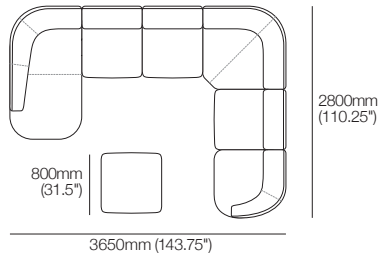

Aura Sofa

Packages

Aura Corner Modular Sofa with Left Chaise with Square Ottoman 3650 W