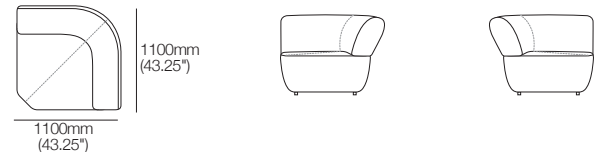

K I N G

DT2025015-V9

kingliving.com

Aura Sofa

Aura Sofa

Modules

Aura Sofa Modules

General Dimensions

Aura Sofa Chair (1-Seater)

Top View | Front View | Side View

Aura Sofa Corner

Top View | Side Views

Aura Sofa Chaise LH

Top View | Front View | Side View

Aura Sofa Chaise RH

Top View | Front View | Side View

Aura Sofa

Modules

Aura Sofa Modules

General Dimensions

Aura Sofa LH End

Top View | Front View | Side View

Aura Sofa RH End

Top View | Front View | Side View