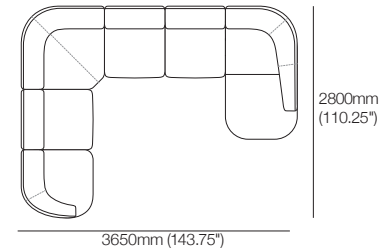

Aura Corner Modular Sofa with Right Chaise