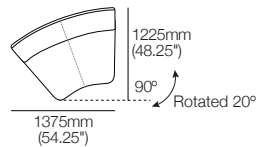

Aura Sofa

Modules

Aura Sofa Modules

General Dimensions

Aura Sofa LH End

Top View | Front View | Side View

Aura Sofa RH End

Top View | Front View | Side View

Aura Sofa Ottoman

Top View | Side View

Aura Sofa Contour

Top View + Rotated | Side View

Aura Sofa Curve

Top View (and Rotated) | Side View

Aura Sofa

Packages