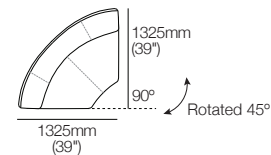

Aura Sofa

Modules

Aura Sofa Modules

General Dimensions

Aura Sofa LH End

Top View | Front View | Side View

Aura Sofa RH End

Top View | Front View | Side View

Aura Sofa Ottoman

Top View | Side View

Aura Sofa Contour

Top View + Rotated | Side View

Aura Sofa Curve

Top View (and Rotated) | Side View

Aura Sofa

Packages