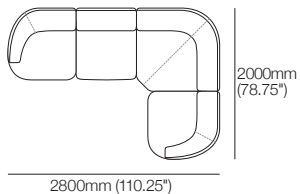

Aura L-Shape Modular Sofa