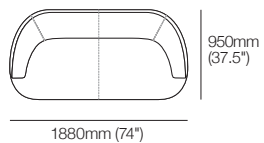

Aura Sofa

Modules

Aura Sofa Modules

General Dimensions

Aura Sofa LH End

Top View | Front View | Side View

Aura Sofa RH End

Top View | Front View | Side View

Aura Sofa Ottoman

Top View | Side View

Aura Sofa Contour

Top View + Rotated | Side View

Aura Sofa Curve

Top View (and Rotated) | Side View

Aura Sofa

Packages

Aura Sofa 2-Seater 1880

Top View | Front View | Side View

Aura Sofa 2.5-Seater 2280

Top View | Front View | Side View

Aura Sofa

Packages

Aura 2-Seater Modular Sofa

Aura 2-Seater Modular Sofa with Aura Ottoman