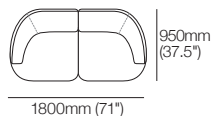

Aura Sofa

Modules

Aura Sofa Modules

General Dimensions

Aura Sofa LH End

Top View | Front View | Side View

Aura Sofa RH End

Top View | Front View | Side View

Aura Sofa Ottoman

Top View | Side View

Aura Sofa Contour

Top View + Rotated | Side View

Aura Sofa Curve

Top View (and Rotated) | Side View

Aura Sofa

Packages

Aura Sofa 2-Seater 1880

Top View | Front View | Side View

Aura Sofa 2.5-Seater 2280

Top View | Front View | Side View

Aura Sofa

Packages

Aura 2-Seater Modular Sofa

Aura 2-Seater Modular Sofa with Aura Ottoman