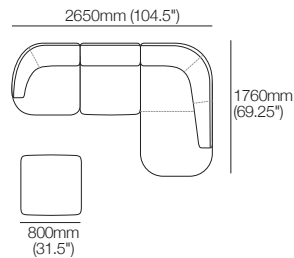

Aura Modular Sofa with Right Chaise with Square Ottoman