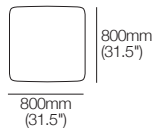

Aura Sofa Ottoman

Top View | Side View