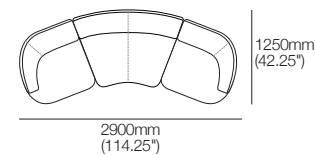

Aura Contour Modular Sofa