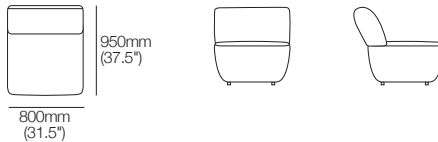

K I N G

DT2025015-V9

kingliving.com

Aura Sofa

Aura Sofa

Modules

Aura Sofa Modules

General Dimensions

Aura Sofa Chair (1-Seater)

Top View | Front View | Side View

Aura Sofa Corner

Top View | Side Views

Aura Sofa Chaise LH

Top View | Front View | Side View

Aura Sofa Chaise RH

Top View | Front View | Side View

Aura Sofa

Modules

Aura Sofa Modules

General Dimensions

Aura Sofa LH End

Top View | Front View | Side View

Aura Sofa RH End

Top View | Front View | Side View