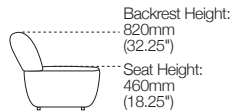

K I N G

DT2025015-V9

kingliving.com

Aura Sofa

Aura Sofa

Modules

Aura Sofa Modules

General Dimensions

Aura Sofa Chair (1-Seater)

Top View | Front View | Side View

Aura Sofa Corner

Top View | Side Views

Aura Sofa Chaise LH

Top View | Front View | Side View

Aura Sofa Chaise RH

Top View | Front View | Side View

Aura Sofa

Modules

Aura Sofa Modules

General Dimensions

Aura Sofa LH End

Top View | Front View | Side View

Aura Sofa RH End

Top View | Front View | Side View