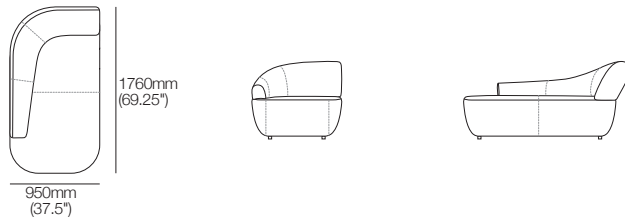

Aura Sofa Chair (1-Seater)

Top View | Front View | Side View

Aura Sofa Corner

Top View | Side Views

Aura Sofa Chaise LH

Top View | Front View | Side View

Aura Sofa Chaise RH

Top View | Front View | Side View

Aura Sofa

Modules

Aura Sofa Modules

General Dimensions

Aura Sofa LH End

Top View | Front View | Side View

Aura Sofa RH End

Top View | Front View | Side View

Aura Sofa Ottoman

Top View | Side View

Aura Sofa Contour

Top View + Rotated | Side View

Aura Sofa Curve

Top View (and Rotated) | Side View

Aura Sofa

Packages