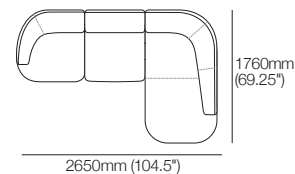

Aura Modular Sofa with Right Chaise