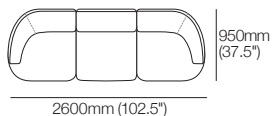

Aura 3-Seater Modular Sofa