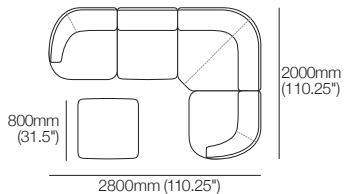

Aura L-Shape Modular Sofa with Square Ottoman