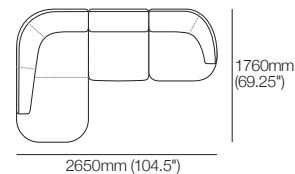

Aura Modular Sofa with Left Chaise