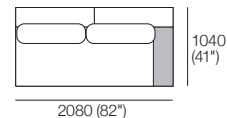

K I N G

DT2018666-SS-V2

kingliving.com

Jasper
Corner & End Packages

Corner & End Packages

Jasper modules can easily be reconfigured to suit your lifestyle and space.

Package: Corner 130 (STD Arm/Back)

Components: 1x P130 Corner, 1x C104 78 Corner, 1x A104, 1x A130, 1x B91, 1x B104.

Package: 2 STR END SLH (STD Arm/Back)

Components: 1x SBase 182 S156 LH, 1x A156, 2x B78.
Shelves* (STD or Light-Charge) sold separately:
1x T104.

Package: 2.5 STR END (STD Arm/Back)

Components: 1x P208, 1x C182, 2x A104, 2x B91.
Shelves* (STD or Light-Charge) sold separately:
1x T78.