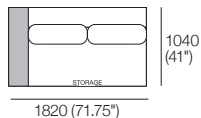

K I N G

DT2018666-SS-V2

kingliving.com

Jasper
Corner & End Packages

Corner & End Packages

Jasper modules can easily be reconfigured to suit your lifestyle and space.

Package: Corner 130 (STD Arm/Back)

Components: 1x P130 Corner, 1x C104 78 Corner, 1x A104, 1x A130, 1x B91, 1x B104.

Package: 2 STR END SLH (STD Arm/Back)

Components: 1x SBase 182 S156 LH, 1x A156, 2x B78.
Shelves* (STD or Light-Charge) sold separately:
1x T104.

Package: 2.5 STR END (STD Arm/Back)

Components: 1x P208, 1x C182, 2x A104, 2x B91.
Shelves* (STD or Light-Charge) sold separately:
1x T78.