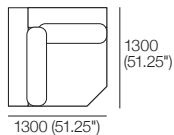

K I N G

DT2018666-SS-V2

kingliving.com

Jasper
Corner & End Packages

Corner & End Packages

Jasper modules can easily be reconfigured to suit your lifestyle and space.

Package: Corner 130 (STD Arm/Back)

Components: 1x P130 Corner, 1x C104 78 Corner, 1x A104, 1x A130, 1x B91, 1x B104.

Package: 2 STR END SLH (STD Arm/Back)

Components: 1x SBase 182 S156 LH, 1x A156, 2x B78.
Shelves* (STD or Light-Charge) sold separately:
1x T104.

Package: 2.5 STR END (STD Arm/Back)

Components: 1x P208, 1x C182, 2x A104, 2x B91.
Shelves* (STD or Light-Charge) sold separately:
1x T78.