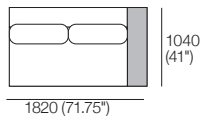

Package: 2 STR END SLH (STD Arm/Back)

Components: 1x SBase 182 S156 LH, 1x A156, 2x B78.
Shelves* (STD or Light-Charge) sold separately:
1x T104.

Package: 2.5 STR END (STD Arm/Back)

Components: 1x P208, 1x C182, 2x A104, 2x B91.
Shelves* (STD or Light-Charge) sold separately:
1x T78.

Package: 2 STR END (STD Arm/Back)

Components: 1x P182, 1x C156, 1x A156, 2x B78.
Shelves* (STD or Light-Charge) sold separately:
1x T104.

Package: 2 STR END SRH (STD Arm/Back)

Components: 1x SBase 182 S156 RH, 1x A156, 2x B78.
Shelves* (STD or Light-Charge) sold separately:
1x T104.