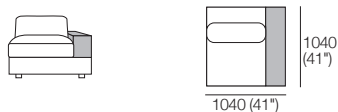

## Package: Chair 104T

Components: 1x P104, 1x C78, 1x A78, 1x B78.

Shelves\* (STD or Light-Charge) sold separately:

1x T104.

Configurations: