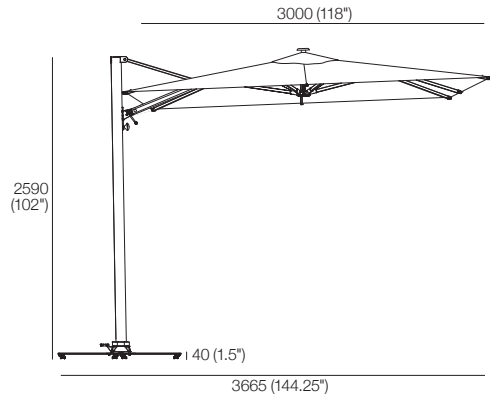

## Hyams Outdoor Umbrella

Base: 900 x 900 (35.5 x 35.5")

## Hyams Outdoor LED Umbrella

With built-in solar powered LED light.

Base: 900 x 900 (35.5 x 35.5")