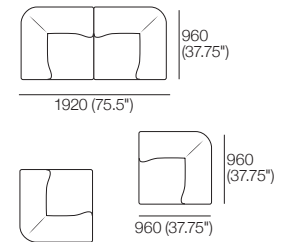

Effective November 2024. Module dimensions are indicative, some variance may occur dependent on: upholstery, leg, and joiner. Upholstery: **Tempest**: dimensions as above. **Leura**: dimensions -5mm (.25") per module. King Living has a policy of continuous improvement, changes to products and specifications may be made without prior notice. Images and drawings are representative of design only. Accessories not included.

Configuration Examples:

2-Module Sofa – Package 8

Configuration Examples:

Effective November 2024. Module dimensions are indicative, some variance may occur dependent on: upholstery, leg, and joiner. Upholstery: **Tempest**: dimensions as above. **Leura**: dimensions –5mm (.25") per module. King Living has a policy of continuous improvement, changes to products and specifications may be made without prior notice. Images and drawings are representative of design only. Accessories not included.