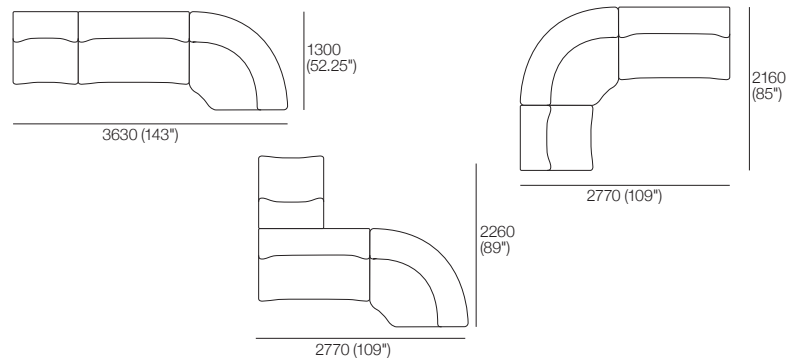

3-Module Curve Sofa – Package 6

Configuration Examples: