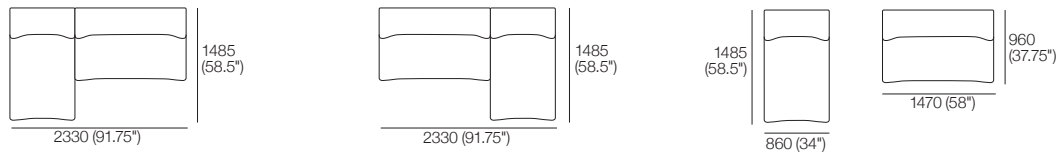

Effective November 2024. Module dimensions are indicative, some variance may occur dependent on: upholstery, leg, and joiner. Upholstery: **Tempest**: dimensions as above. **Leura**: dimensions -5mm (.25") per module. King Living has a policy of continuous improvement, changes to products and specifications may be made without prior notice. Images and drawings are representative of design only. Accessories not included.

Configuration Examples:

2-Module Sofa – Package 8

Configuration Examples:

Effective November 2024. Module dimensions are indicative, some variance may occur dependent on: upholstery, leg, and joiner. Upholstery: **Tempest**: dimensions as above. **Leura**: dimensions –5mm (.25") per module. King Living has a policy of continuous improvement, changes to products and specifications may be made without prior notice. Images and drawings are representative of design only. Accessories not included.

Configuration Examples:

2-Module Sofa with Chaise – Package 11

Configuration Examples:

Effective November 2024. Module dimensions are indicative, some variance may occur dependent on: upholstery, leg, and joiner. Upholstery: **Tempest**: dimensions as above. **Leura**: dimensions –5mm (.25") per module. King Living has a policy of continuous improvement, changes to products and specifications may be made without prior notice. Images and drawings are representative of design only. Accessories not included.