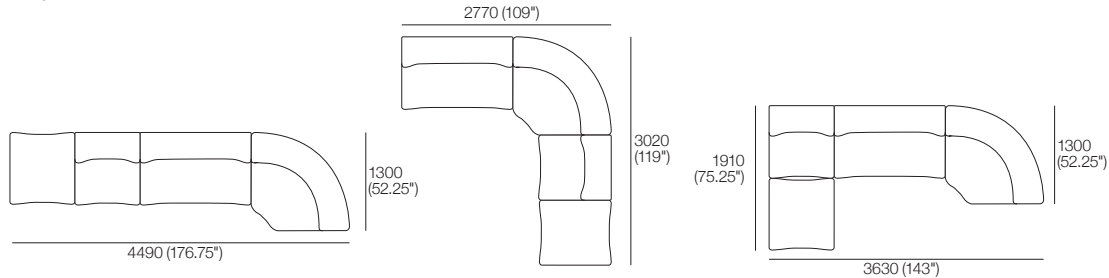

Effective November 2024. Module dimensions are indicative, some variance may occur dependent on: upholstery, leg, and joiner. Upholstery: **Tempest**: dimensions as above. **Leura**: dimensions -5mm (.25") per module. King Living has a policy of continuous improvement, changes to products and specifications may be made without prior notice. Images and drawings are representative of design only. Accessories not included.

Configuration Examples:

2-Module Sofa – Package 8

Configuration Examples:

Effective November 2024. Module dimensions are indicative, some variance may occur dependent on: upholstery, leg, and joiner. Upholstery: **Tempest**: dimensions as above. **Leura**: dimensions –5mm (.25") per module. King Living has a policy of continuous improvement, changes to products and specifications may be made without prior notice. Images and drawings are representative of design only. Accessories not included.