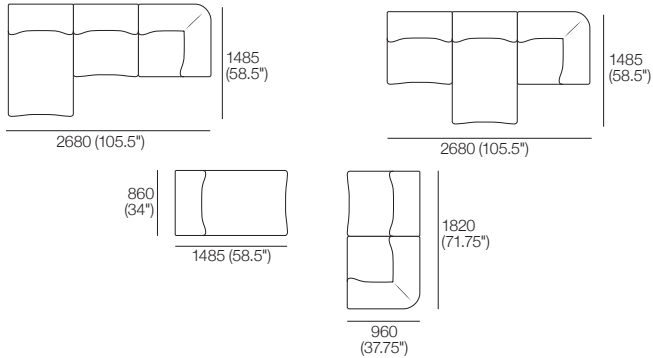

1977 Sofa Packages

Modules are easily reconfigured to suit your lifestyle and space

3-Module Sofa with Chaise – Package 3

Configuration Examples: