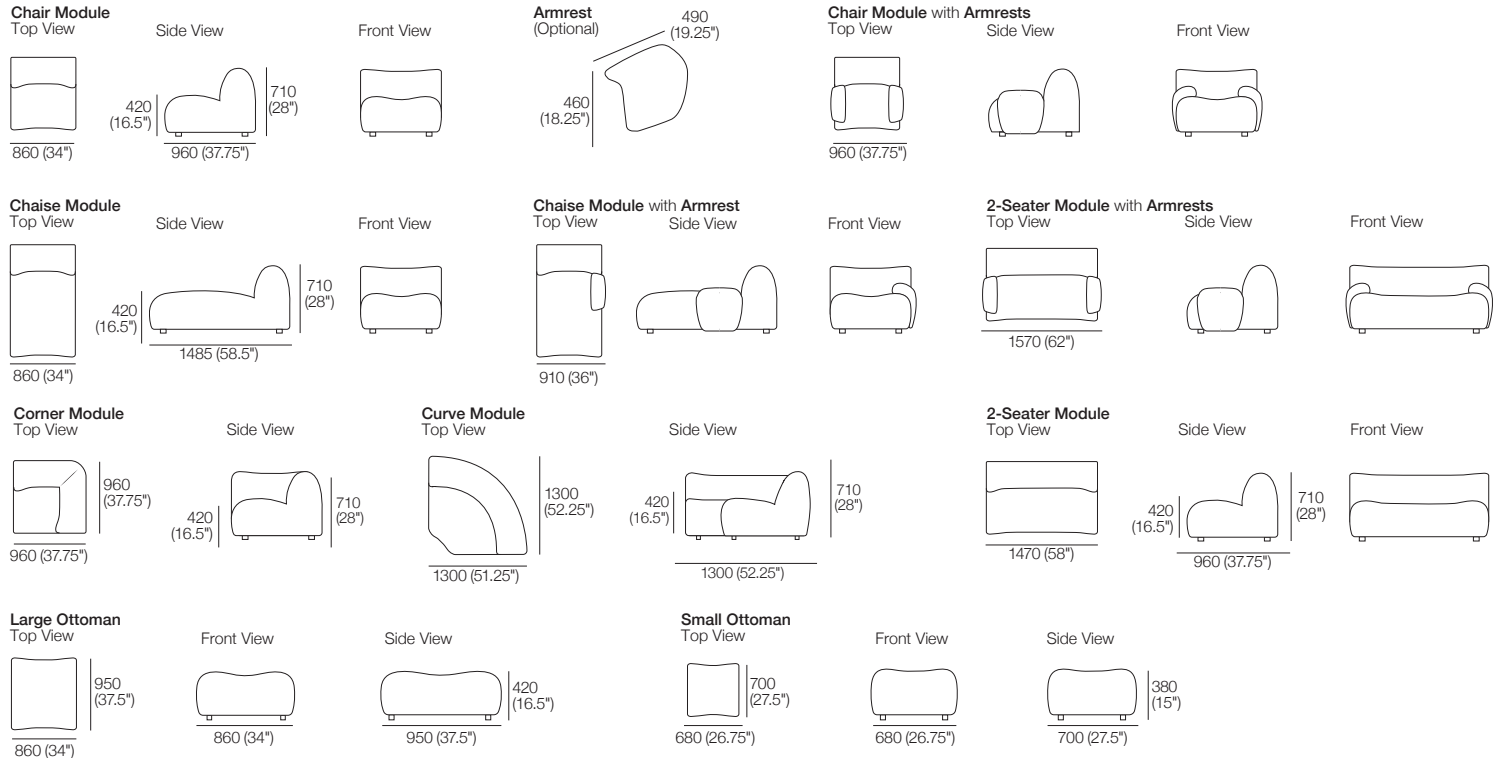

K I N G

DT2023065-V19

kingliving.com

1977 Sofa

1977 Sofa Modules

Modules are easily reconfigured to suit your lifestyle and space

1977 Sofa Modules:

Purchase modules individually, or choose from convenient pre-selected packages.

Effective November 2024. Module dimensions are indicative, some variance may occur dependent on: upholstery, leg, and joiner. Upholstery: **Tempest**: dimensions as above. **Leura**: dimensions -5mm (.25") per module. King Living has a policy of continuous improvement, changes to products and specifications may be made without prior notice. Images and drawings are representative of design only. Accessories not included.

Configuration Examples:

2-Module Sofa – Package 8

Configuration Examples:

Effective November 2024. Module dimensions are indicative, some variance may occur dependent on: upholstery, leg, and joiner. Upholstery: **Tempest**: dimensions as above. **Leura**: dimensions –5mm (.25") per module. King Living has a policy of continuous improvement, changes to products and specifications may be made without prior notice. Images and drawings are representative of design only. Accessories not included.

Configuration Examples:

2-Module Sofa with Chaise – Package 11

Configuration Examples:

Effective November 2024. Module dimensions are indicative, some variance may occur dependent on: upholstery, leg, and joiner. Upholstery: **Tempest**: dimensions as above. **Leura**: dimensions –5mm (.25") per module. King Living has a policy of continuous improvement, changes to products and specifications may be made without prior notice. Images and drawings are representative of design only. Accessories not included.