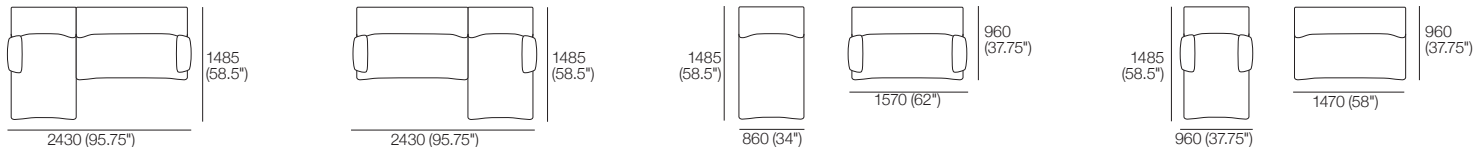

Effective November 2024. Module dimensions are indicative, some variance may occur dependent on: upholstery, leg, and joiner. Upholstery: **Tempest**: dimensions as above. **Leura**: dimensions -5mm (.25") per module. King Living has a policy of continuous improvement, changes to products and specifications may be made without prior notice. Images and drawings are representative of design only. Accessories not included.

Configuration Examples:

2-Module Sofa – Package 8

Configuration Examples:

Effective November 2024. Module dimensions are indicative, some variance may occur dependent on: upholstery, leg, and joiner. Upholstery: **Tempest**: dimensions as above. **Leura**: dimensions –5mm (.25") per module. King Living has a policy of continuous improvement, changes to products and specifications may be made without prior notice. Images and drawings are representative of design only. Accessories not included.

Configuration Examples:

2-Module Sofa with Chaise – Package 11

Configuration Examples:

Effective November 2024. Module dimensions are indicative, some variance may occur dependent on: upholstery, leg, and joiner. Upholstery: **Tempest**: dimensions as above. **Leura**: dimensions –5mm (.25") per module. King Living has a policy of continuous improvement, changes to products and specifications may be made without prior notice. Images and drawings are representative of design only. Accessories not included.