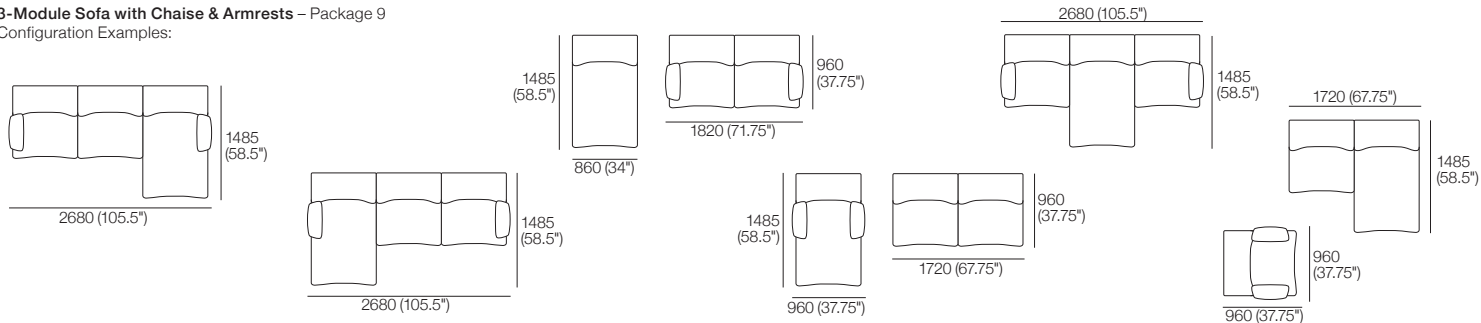

1977 Sofa Packages

Modules are easily reconfigured to suit your lifestyle and space

3-Module Sofa with Chaise & Armrests – Package 9

Configuration Examples:

2-Module Sofa with Chaise & Armrests – Package 10

Configuration Examples: