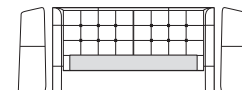

## King-SG

Bedbase: Timber Veneer  
 Headboard/Bedhead: Leather  
 Mattress Area:  
 1935 (76.25") x 2030 (80")

Headboard/Bedhead:  
 Front | Rear

## Queen-SG

Bedbase: Timber Veneer  
 Headboard/Bedhead: Fabric  
 Mattress Area:  
 1835 (72.25") x 2030 (80")

Headboard/Bedhead:  
 Front | Rear

## Queen-SG

Bedbase: Timber Veneer  
 Headboard/Bedhead: Leather  
 Mattress Area:  
 1835 (72.25") x 2030 (80")

Headboard/Bedhead:  
 Front | Rear

Effective February 2024. Mattress sold separately. SleepPlus Mattresses fit to size on all King Living Beds. Bed and Mattress sizes comparable in country or region as indicated: Australia (AU) | America (US) | Canada (CA) | Asia (SG) | New Zealand (NZ). Mattress Area dimensions provided for compatibility check. Storage Beds: Mattress Weight Range and Gas Strut Recommendation by country or region as indicated. Leather detail indicated. Upholstery options may include ticot. King Living has a policy of continuous improvement, changes to products and specifications may be made without prior notice. Images and drawings are representative of design only. Accessories not included.