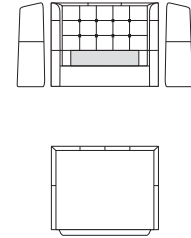

## Queen-SG

Bedbase: Timber Veneer  
 Headboard/Bedhead: Leather  
 Mattress Area:  
 1835 (72.25") x 2030 (80")

Headboard/Bedhead:  
 Front | Rear

Effective February 2024. Mattress sold separately. SleepPlus Mattresses fit to size on all King Living Beds. Bed and Mattress sizes comparable in country or region as indicated: Australia (AU) | America (US) | Canada (CA) | Asia (SG) | New Zealand (NZ). Mattress Area dimensions provided for compatibility check. Storage Beds: Mattress Weight Range and Gas Strut Recommendation by country or region as indicated. Leather detail indicated. Upholstery options may include ticot. King Living has a policy of continuous improvement, changes to products and specifications may be made without prior notice. Images and drawings are representative of design only. Accessories not included.

## KingSingle-AU ~KingSingle-US-CA-NZ

Bedbase: Timber Veneer  
Headboard/Bedhead: Fabric  
Mattress Area:  
1055 (41.5") x 2030 (80")

Headboard/Bedhead:  
Front | Rear

## KingSingle-AU ~KingSingle-US-CA-NZ

Bedbase: Timber Veneer  
Headboard/Bedhead: Leather  
Mattress Area:  
1055 (41.5") x 2030 (80")

Headboard/Bedhead:  
Front | Rear