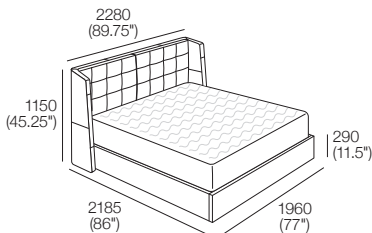

## King-SG

Bedbase: Timber Veneer  
 Headboard/Bedhead: Fabric  
 Mattress Area:  
 1935 (76.25") x 2030 (80")

Headboard/Bedhead:  
 Front | Rear

## King-SG

Bedbase: Timber Veneer  
 Headboard/Bedhead: Leather  
 Mattress Area:  
 1935 (76.25") x 2030 (80")

Headboard/Bedhead:  
 Front | Rear

## Queen-SG

Bedbase: Timber Veneer  
 Headboard/Bedhead: Fabric  
 Mattress Area:  
 1835 (72.25") x 2030 (80")

Headboard/Bedhead:  
 Front | Rear

## Queen-SG

Bedbase: Timber Veneer  
 Headboard/Bedhead: Leather  
 Mattress Area:  
 1835 (72.25") x 2030 (80")

Headboard/Bedhead:  
 Front | Rear

Effective February 2024. Mattress sold separately. SleepPlus Mattresses fit to size on all King Living Beds. Bed and Mattress sizes comparable in country or region as indicated: Australia (AU) | America (US) | Canada (CA) | Asia (SG) | New Zealand (NZ). Mattress Area dimensions provided for compatibility check. Storage Beds: Mattress Weight Range and Gas Strut Recommendation by country or region as indicated. Leather detail indicated. Upholstery options may include ticot. King Living has a policy of continuous improvement, changes to products and specifications may be made without prior notice. Images and drawings are representative of design only. Accessories not included.