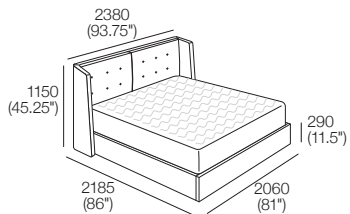

## King-SG

Bedbase: Timber Veneer  
 Headboard/Bedhead: Fabric  
 Mattress Area:  
 1935 (76.25") x 2030 (80")

Headboard/Bedhead:  
 Front | Rear

## King-SG

Bedbase: Timber Veneer  
 Headboard/Bedhead: Leather  
 Mattress Area:  
 1935 (76.25") x 2030 (80")

Headboard/Bedhead:  
 Front | Rear

## Queen-SG

Bedbase: Timber Veneer  
 Headboard/Bedhead: Fabric  
 Mattress Area:  
 1835 (72.25") x 2030 (80")

Headboard/Bedhead:  
 Front | Rear

## KingSingle-AU ~KingSingle-US-CA-NZ

Bedbase: Timber Veneer  
Headboard/Bedhead: Leather  
Mattress Area:  
1055 (41.5") x 2030 (80")

Headboard/Bedhead:  
Front | Rear