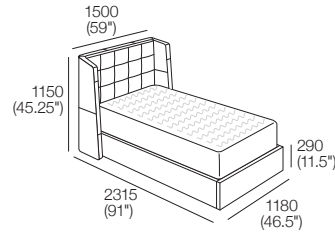

## Queen-SG

Bedbase: Timber Veneer  
 Headboard/Bedhead: Leather  
 Mattress Area:  
 1835 (72.25") x 2030 (80")

Headboard/Bedhead:  
 Front | Rear

Effective February 2024. Mattress sold separately. SleepPlus Mattresses fit to size on all King Living Beds. Bed and Mattress sizes comparable in country or region as indicated: Australia (AU) | America (US) | Canada (CA) | Asia (SG) | New Zealand (NZ). Mattress Area dimensions provided for compatibility check. Storage Beds: Mattress Weight Range and Gas Strut Recommendation by country or region as indicated. Leather detail indicated. Upholstery options may include ticot. King Living has a policy of continuous improvement, changes to products and specifications may be made without prior notice. Images and drawings are representative of design only. Accessories not included.

## KingSingle-AU ~KingSingle-US-CA-NZ

Bedbase: Timber Veneer  
Headboard/Bedhead: Fabric  
Mattress Area:  
1055 (41.5") x 2030 (80")

Headboard/Bedhead:  
Front | Rear

## KingSingle-AU ~KingSingle-US-CA-NZ

Bedbase: Timber Veneer  
Headboard/Bedhead: Leather  
Mattress Area:  
1055 (41.5") x 2030 (80")

Headboard/Bedhead:  
Front | Rear