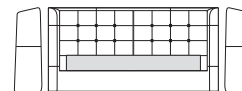

## King-SG

Bedbase: Timber Veneer  
 Headboard/Bedhead: Fabric  
 Mattress Area:  
 1935 (76.25") x 2030 (80")

Headboard/Bedhead:  
 Front | Rear

## King-SG

Bedbase: Timber Veneer  
 Headboard/Bedhead: Leather  
 Mattress Area:  
 1935 (76.25") x 2030 (80")

Headboard/Bedhead:  
 Front | Rear

## Queen-SG

Bedbase: Timber Veneer  
 Headboard/Bedhead: Fabric  
 Mattress Area:  
 1835 (72.25") x 2030 (80")

Headboard/Bedhead:  
 Front | Rear

## Queen-SG

Bedbase: Timber Veneer  
 Headboard/Bedhead: Leather  
 Mattress Area:  
 1835 (72.25") x 2030 (80")

Headboard/Bedhead:  
 Front | Rear

Effective February 2024. Mattress sold separately. SleepPlus Mattresses fit to size on all King Living Beds. Bed and Mattress sizes comparable in country or region as indicated: Australia (AU) | America (US) | Canada (CA) | Asia (SG) | New Zealand (NZ). Mattress Area dimensions provided for compatibility check. Storage Beds: Mattress Weight Range and Gas Strut Recommendation by country or region as indicated. Leather detail indicated. Upholstery options may include ticot. King Living has a policy of continuous improvement, changes to products and specifications may be made without prior notice. Images and drawings are representative of design only. Accessories not included.