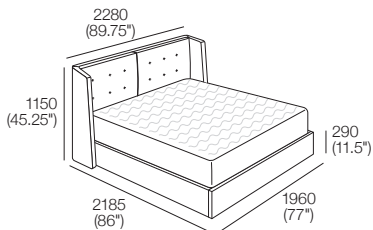

## King-SG

Bedbase: Timber Veneer  
 Headboard/Bedhead: Fabric  
 Mattress Area:  
 1935 (76.25") x 2030 (80")

Headboard/Bedhead:  
 Front | Rear

## King-SG

Bedbase: Timber Veneer  
 Headboard/Bedhead: Leather  
 Mattress Area:  
 1935 (76.25") x 2030 (80")

Headboard/Bedhead:  
 Front | Rear

## Queen-SG

Bedbase: Timber Veneer  
 Headboard/Bedhead: Fabric  
 Mattress Area:  
 1835 (72.25") x 2030 (80")

Headboard/Bedhead:  
 Front | Rear

## Queen-SG

Bedbase: Timber Veneer  
 Headboard/Bedhead: Leather  
 Mattress Area:  
 1835 (72.25") x 2030 (80")

Headboard/Bedhead:  
 Front | Rear

Effective February 2024. Mattress sold separately. SleepPlus Mattresses fit to size on all King Living Beds. Bed and Mattress sizes comparable in country or region as indicated: Australia (AU) | America (US) | Canada (CA) | Asia (SG) | New Zealand (NZ). Mattress Area dimensions provided for compatibility check. Storage Beds: Mattress Weight Range and Gas Strut Recommendation by country or region as indicated. Leather detail indicated. Upholstery options may include ticot. King Living has a policy of continuous improvement, changes to products and specifications may be made without prior notice. Images and drawings are representative of design only. Accessories not included.