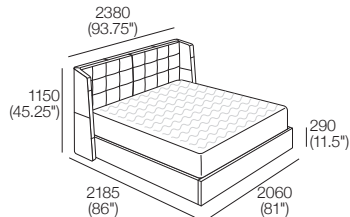

## King-SG

Bedbase: Timber Veneer  
 Headboard/Bedhead: Fabric  
 Mattress Area:  
 1935 (76.25") x 2030 (80")

Headboard/Bedhead:  
 Front | Rear

## King-SG

Bedbase: Timber Veneer  
 Headboard/Bedhead: Leather  
 Mattress Area:  
 1935 (76.25") x 2030 (80")

Headboard/Bedhead:  
 Front | Rear

## Queen-SG

Bedbase: Timber Veneer  
 Headboard/Bedhead: Fabric  
 Mattress Area:  
 1835 (72.25") x 2030 (80")

Headboard/Bedhead:  
 Front | Rear

## Queen-SG

Bedbase: Timber Veneer  
 Headboard/Bedhead: Leather  
 Mattress Area:  
 1835 (72.25") x 2030 (80")

Headboard/Bedhead:  
 Front | Rear

Effective February 2024. Mattress sold separately. SleepPlus Mattresses fit to size on all King Living Beds. Bed and Mattress sizes comparable in country or region as indicated: Australia (AU) | America (US) | Canada (CA) | Asia (SG) | New Zealand (NZ). Mattress Area dimensions provided for compatibility check. Storage Beds: Mattress Weight Range and Gas Strut Recommendation by country or region as indicated. Leather detail indicated. Upholstery options may include ticot. King Living has a policy of continuous improvement, changes to products and specifications may be made without prior notice. Images and drawings are representative of design only. Accessories not included.