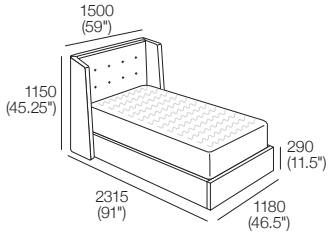

## King-SG

Bedbase: Timber Veneer  
 Headboard/Bedhead: Leather  
 Mattress Area:  
 1935 (76.25") x 2030 (80")

Headboard/Bedhead:  
 Front | Rear

## Queen-SG

Bedbase: Timber Veneer  
 Headboard/Bedhead: Fabric  
 Mattress Area:  
 1835 (72.25") x 2030 (80")

Headboard/Bedhead:  
 Front | Rear

## Queen-SG

Bedbase: Timber Veneer  
 Headboard/Bedhead: Leather  
 Mattress Area:  
 1835 (72.25") x 2030 (80")

Headboard/Bedhead:  
 Front | Rear

Effective February 2024. Mattress sold separately. SleepPlus Mattresses fit to size on all King Living Beds. Bed and Mattress sizes comparable in country or region as indicated: Australia (AU) | America (US) | Canada (CA) | Asia (SG) | New Zealand (NZ). Mattress Area dimensions provided for compatibility check. Storage Beds: Mattress Weight Range and Gas Strut Recommendation by country or region as indicated. Leather detail indicated. Upholstery options may include ticot. King Living has a policy of continuous improvement, changes to products and specifications may be made without prior notice. Images and drawings are representative of design only. Accessories not included.

## KingSingle-AU ~KingSingle-US-CA-NZ

Bedbase: Timber Veneer  
Headboard/Bedhead: Fabric  
Mattress Area:  
1055 (41.5") x 2030 (80")

Headboard/Bedhead:  
Front | Rear