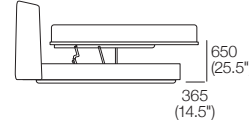

Bed-making
Engineered Steel Frame lifts further into the bed-making position and extends past the Bedbase.

Mattress Compatibility | Weight Limit | Gas Strut (N):

If using a mattress from another manufacturer/supplier with your King Living Storage Bed, please check mattress dimensions for compatibility and adhere to the following mattress weight capacities:

Mattress Weight | Recommended Gas Strut (N)		SleepPlus Mattress | Recommended Gas Strut (N)							
Weight Range	Gas Strut (N)	SleepPlus Mattress Range				SleepPlus Mattress Range			
90-99kg (197-218lb)	2000 N	3000	6000	8000	9008	3000	6000	8000	9008
80-89kg (175-196lb)	1800 N	Australia | New Zealand | North America				North America			
70-79kg (153-174lb)	1600 N	King-AU ~SuperKing-NZ				King-US			
60-69kg (131-152lb)	1400 N	1000 N	1200 N	1400 N	1800 N	1000 N	1400 N	1400 N	2000 N
50-59kg (109-130lb)	1200 N	King-NZ				Asia			
40-49kg (86-108lb)	1000 N	•	1200 N	1200 N	1800 N	King-SG			
30-39kg (66-85lb)	800 N	Queen-AU ~Queen-US-CA-NZ				Queen-SG			
		800 N	1000 N	1400 N	1600 N	800 N	1000 N	1200 N	1400 N
		Double-AU ~Double-US-CA-NZ				SuperSingle-SG			
		800 N	800 N	•	•	800 N	800 N	800 N	1000 N
		KingSingle-AU ~KingSingle-US-CA-NZ							
		800 N	800 N	•	•				
Country | Region: Australia (AU) | America (US) | Canada (CA) | Asia (SG) | New Zealand (NZ)									

Effective February 2024. Mattress sold separately. SleepPlus Mattresses fit to size on all King Living Beds. Bed and Mattress sizes comparable in country or region as indicated: Australia (AU) | America (US) | Canada (CA) | Asia (SG) | New Zealand (NZ). Mattress Area dimensions provided for compatibility check. Storage Beds: Mattress Weight Range and Gas Strut Recommendation by country or region as indicated. Leather detail indicated. Upholstery options may include ticot. King Living has a policy of continuous improvement, changes to products and specifications may be made without prior notice. Images and drawings are representative of design only. Accessories not included.